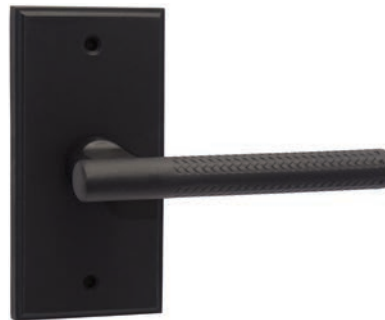

AUR510FAP
LINEA TOCA

1. *** PLATE OPTIONS**
   MWP DWP VWP CWP SWP
   HWP GWP RWP NWP LWP
   BWP MSP MAP FAP MNP
   LNP VNP QNP CNP
2. *** ROSETTE OPTIONS**
   RRM RRW RRP RRS RRB
   RRC R8 R8-S
3. **STOCK FINISHES**
   US15 US15A US10B
   US19 US14