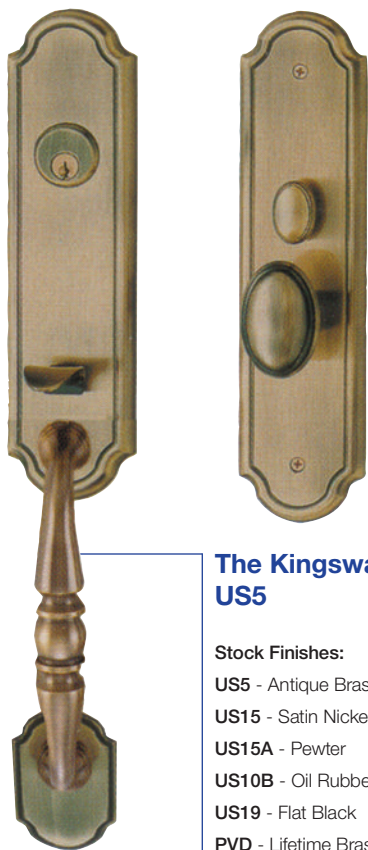

**The Ribbon Mortise
US5**

Stock Finishes:

- US5 - Antique Brass
- US15 - Satin Nickel
- US15A - Pewter
- US7 - Polished Antique Brass
- US10B - Oil Rubbed Bronze
- US19 - Flat Black
- PVD - Lifetime Brass

**The Alpine
Mortise
Old Black**

Stock Finishes:

- Old Black
- Old Pewter
- Old Bronze

**The Stoneshore
Mortise
Flat Black**

Stock Finishes:

- US5 - Antique Brass
- US15 - Satin Nickel
- US15A - Pewter
- US10B - Oil Rubbed Bronze
- US19 - Flat Black
- US26 - Polished Chrome
- PVD - Lifetime Brass

**The Kingsway Mortise
US5**

Stock Finishes:

- US5 - Antique Brass
- US15 - Satin Nickel
- US15A - Pewter
- US10B - Oil Rubbed Bronze
- US19 - Flat Black
- PVD - Lifetime Brass

**The Hampton Mortise
US5**