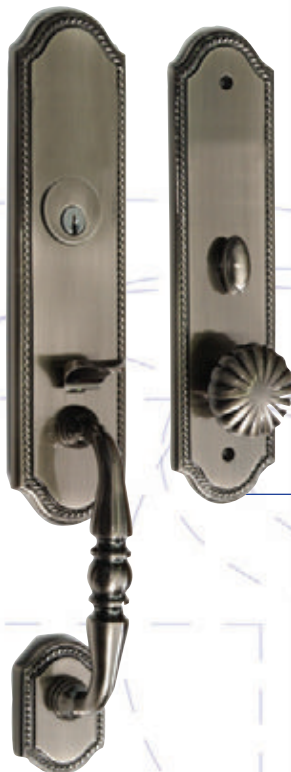

US10B - Oil Rubbed Bronze

PVD - Lifetime Brass

**The Bentley
Tubular
PVD**

- Stock Finishes:**
US5 - Antique Brass
US15A - Pewter
US10B - Oil Rubbed Bronze
US19 - Flat Black
PVD - Lifetime Brass

**The Capri Tubular
US15**

- Stock Finishes:**
US3 - Polished Brass
US5 - Antique Brass
US15 - Satin Nickel
US15A - Pewter
US10B - Oil Rubbed Bronze
US19 - Flat Black

**The Normandy
Tubular
US15A**

- Stock Finishes:**
US5 - Antique Brass
US15A - Pewter
US10B - Oil Rubbed Bronze
US19 - Flat Black
PVD - Lifetime Brass