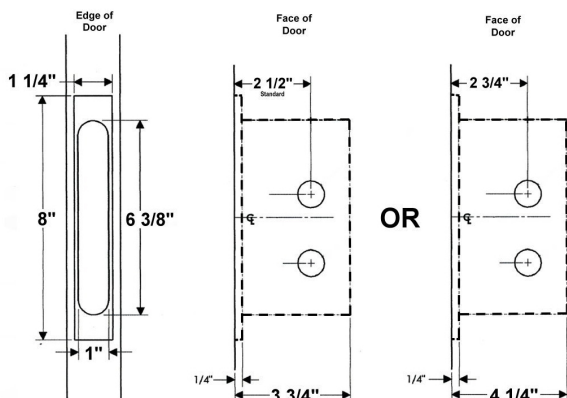

1 SELECT PLATE STYLE (see Finish Availability Page 3)

WIDE PLATES

MWP BWP RWP CWP HWP VWP GWP SWP NWP LWP DWP

2 HANDING OF DOORS

HOW TO DETERMINE THE HANDING OF A DOOR

- The hand of a door is always determined by facing the **OUT-SIDE** of a door
- If the hinge is on the left side of the door, the door is left handed (**LH**)
- If the hinge is on the right side of the door, the door is right handed (**RH**)

To order a handed product, specify LH or RH
Not all products are handed, only specify handing when required

Exterior (Key Side)

3 BACKSET

4 DOOR THICKNESS