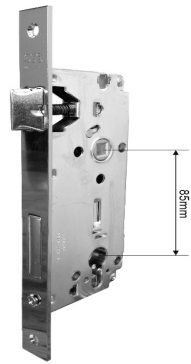

C85
LARGE EURO MORTISE