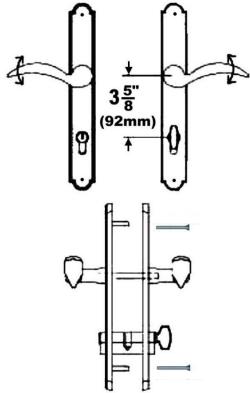

To order a handed product, specify LH or RH  
Not all products are handed, only specify handing when required

Exterior (Key Side)

**3 BACKSET & HOLE CENTERS**

**BACKSET** is the length from center edge of door to center of the 2 1/8" or 1 5/8" diameter hole. 2 3/8" or 2 3/4" in most cases.

## 4 DOOR THICKNESS

Sets Include: Plates, Handles, and Cylinder (Handing & Door Thickness Required)

## TYPE A

KEYED WITH PROFILE CYLINDER

**CODE - 90 x AK**

FULL DUMMY FIXED

**CODE - 90 x AD**

NON-KEYED, HALF PROFILE CYLINDER

**CODE - 90 x AP**