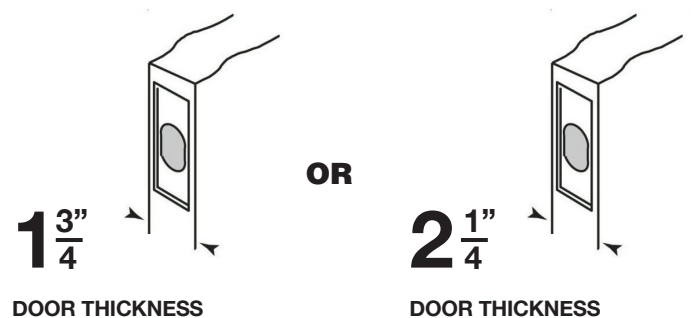

4 DOOR THICKNESS