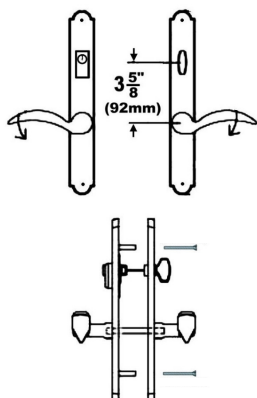

TYPE C

KEYED WITH AMERICAN CYLINDER (ABOVE)

CODE - 90 x CK