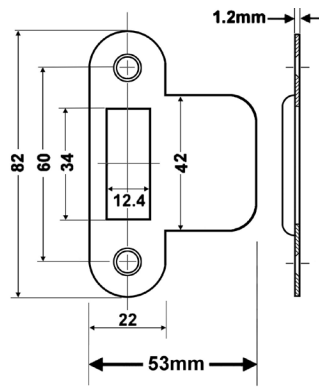

STD94-53

PRODUCT	Handling ● R/L	DESCRIPTION	Function (Page 2)	Code	OPTIONS	PRICE
STD94 STRIKE PLATE STOCK FINISHING US3 Polished Brass US5 Antique Brass US15 Satin Nickel US15A Pewter US19 Flat Black US14 Polished Nickel US10B Oil Rubbed Bronze US26 Polished Chrome US4 Satin Brass		STD94 Standard Euro-Strike Plate Includes Screws For AM200 Euro Mortise			FINISH CODES: See Page 4 LIP: 42 mm	$20
STD94-53 STRIKE PLATE STOCK FINISHING US15 Satin Nickel US19 Flat Black US14 Polished Nickel US10B Oil Rubbed Bronze		STD94-53 Extended Euro-Strike Plate Includes Screws For AM200 Euro Mortise			FINISH CODES: See Page 4 LIP: 53 mm	$40
EXT95-59 STRIKE PLATE STOCK FINISHING US3 Polished Brass US5 Antique Brass US15 Satin Nickel US15A Pewter US19 Flat Black US14 Polished Nickel US10B Oil Rubbed Bronze US26 Polished Chrome		EXT94-59 Extended Euro-Strike Plate Includes Screws For AM200 Euro Mortise			FINISH CODES: See Page 4 LIP: 59.5 mm	$60