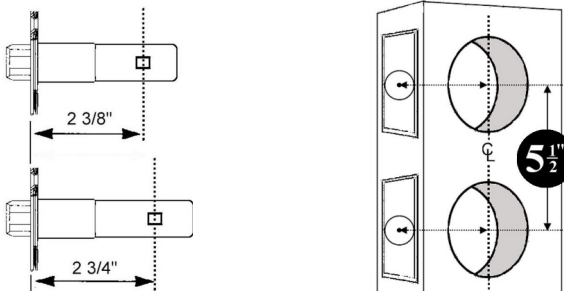

3 BACKSET & HOLE CENTERS

BACKSET is the length from center edge of door to center of the 2 1/8" or 1 5/8" diameter hole. 2 3/8" or 2 3/4" in most cases.

HOLE CENTERS
Distance between holes centers
STANDARD 5 1/2"