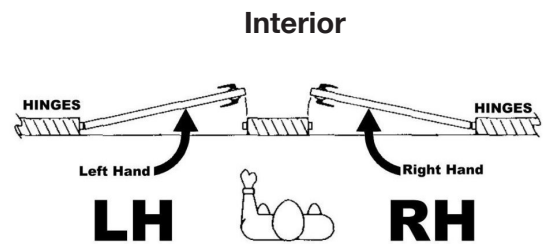

1 SELECT PLATE STYLE (see Finish Availability Page 3)

WIDE PLATES

MWP BWP RWP CWP HWP VWP GWP SWP NWP LWP DWP

2 HANDING OF DOORS

HOW TO DETERMINE THE HANDING OF A DOOR

- The hand of a door is always determined by facing the **OUT-SIDE** of a door
- If the hinge is on the left side of the door, the door is left handed (**LH**)
- If the hinge is on the right side of the door, the door is right handed (**RH**)

To order a handed product, specify LH or RH
Not all products are handed, only specify handing when required

Exterior (Key Side)

3 BACKSET

4 DOOR THICKNESS