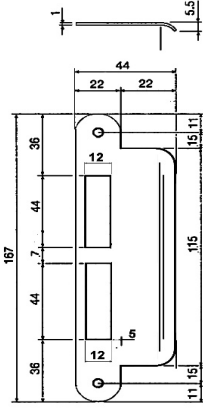

STD-C85

PRODUCT	Handling ● R/L	DESCRIPTION	Function (Page 2)	Code	OPTIONS	PRICE
STD-C85 STRIKE PLATE		STD-C85 Euro-Keylock StrikePlate			FINISH CODES: See Page 4	
STOCK FINISHING US3 Polished Brass US5 Antique Brass US15 Satin Nickel US15A Pewter US19 Flat Black US14 Polished Nickel US10B Oil Rubbed Bronze US26 Polished Chrome		Includes Screws			LIP: 44 mm	$50
EXT-C85-57 STRIKE PLATE		EXT-C85-57 Euro-Keylock StrikePlate			FINISH CODES: See Page 4	
STOCK FINISHING US3 Polished Brass US5 Antique Brass US15 Satin Nickel US15A Pewter US19 Flat Black US14 Polished Nickel US10B Oil Rubbed Bronze US26 Polished Chrome		Includes Screws			LIP: 57 mm	$70
C85-ASA STRIKE PLATE		C85-ASA Euro-Keylock ASA StrikePlate			FINISH CODES: See Page 4	
STOCK FINISHING US15 Satin Nickel US26 Polished Chrome		Fits Standard Metal Door ASA Cutout Use with AM200 and AM850 Euro Mortise				$40