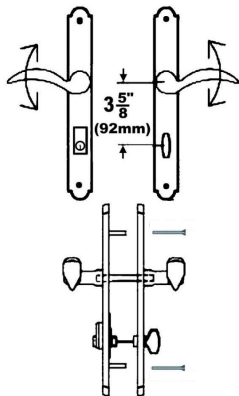

TYPE B

KEYED WITH AMERICAN CYLINDER (BELOW)

CODE - 90 x BK