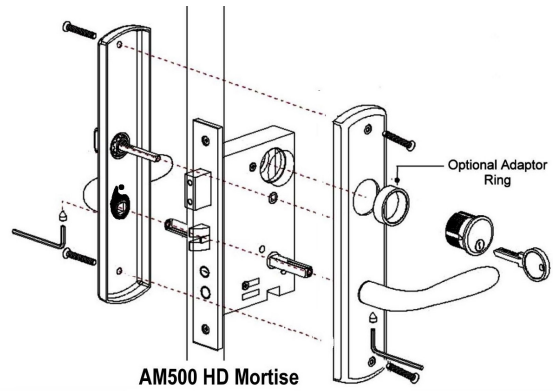

1 SELECT PLATE STYLE (see Finish Availability Page 3)

WIDE PLATES

MWP BWP RWP CWP HWP VWP GWP SWP NWP LWP DWP

2 HANDING OF DOORS

HOW TO DETERMINE THE HANDING OF A DOOR

- The hand of a door is always determined by facing the **OUT-SIDE** of a door
- If the hinge is on the left side of the door, the door is left handed (**LH**)
- If the hinge is on the right side of the door, the door is right handed (**RH**)

To order a handed product, specify LH or RH
Not all products are handed, only specify handing when required

Exterior (Key Side)

3 BACKSET

4 DOOR THICKNESS