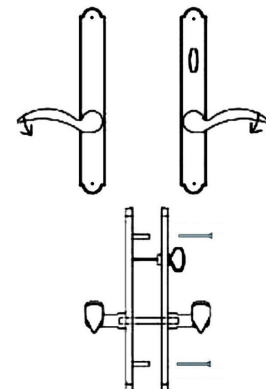

## TYPE C

KEYED WITH AMERICAN CYLINDER (ABOVE)

**CODE - 90 x CK**

FULL DUMMY FIXED

**CODE - 90 x CD**

NON-KEYED, AMERICAN THUMBTURN INSIDE

**CODE - 90 x CP**

**AUR595SQMNP**