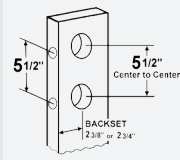

## GRAND REGATTA

**OCTA**

**SOHO**

**PLYMOUTH KNOB**

**BEADED EGG**

PRODUCT	Handling ● R/L	DESCRIPTION	Function (Page 2)	OPTIONS	PRICE
<b>OCTA GRAND REGATTA Tubular Entry Set</b>  <b>STOCK FINISHING</b> US15 Satin Nickel US4 Satin Brass US15A Pewter US19 Flat Black US14 Polished Nickel US26 Polished Chrome		GRS400-230 Tubular Entry Set	87	FINISH CODES: See Page 4	
		GRS400-230 Full Dummy Set	82	BACKSET: 2 3/8" or 2 3/4"	\$425
	Height 17 3/4" Width 2 1/2" Knob 2 1/8"				CENTERS: Standard 5 1/2" HOLES: 1 5/8" or 2 1/8" DOOR THICKNESS: 1 3/4" 2 1/4" Thick Door Kit
<b>SOHO GRAND REGATTA Tubular Entry Set</b>  <b>STOCK FINISHING</b> US15 Satin Nickel US4 Satin Brass US15A Pewter US19 Flat Black US14 Polished Nickel US26 Polished Chrome		GRS400-220 Tubular Entry Set	87	FINISH CODES: See Page 4	
		GRS400-220 Full Dummy Set	82	BACKSET: 2 3/8" or 2 3/4"	\$425
	Height 17 3/4" Width 2 1/2" Knob 2 1/8"				CENTERS: Standard 5 1/2" HOLES: 1 5/8" or 2 1/8" DOOR THICKNESS: 1 3/4" 2 1/4" Thick Door Kit
<b>PLYMOUTH KNOB GRAND REGATTA Tubular Entry Set</b>  <b>STOCK FINISHING</b> US5 Antique Brass US15 Satin Nickel US19 Flat Black US15A Pewter US10B Oil Rubbed Bronze		GRS300-699 Tubular Entry Set	87	FINISH CODES: See Page 4	
		GRS300-699 Full Dummy Set	82	BACKSET: 2 3/8" or 2 3/4"	\$425
	Height 17" Width 3 1/8" Knob 2 1/8"				CENTERS: Standard 5 1/2" HOLES: 1 5/8" or 2 1/8" DOOR THICKNESS: 1 3/4" 2 1/4" Thick Door Kit
<b>BEADED EGG GRAND REGATTA Tubular Entry Set</b>  <b>STOCK FINISHING</b> US5 Antique Brass US15 Satin Nickel US19 Flat Black US15A Pewter US10B Oil Rubbed Bronze US3 Polished Brass		GRS100-450 Tubular Entry Set	87	FINISH CODES: See Page 4	
		GRS100-450 Full Dummy Set	82	BACKSET: 2 3/8" or 2 3/4"	\$425
	Height 19 3/4" Width 3" Knob 2 3/8"				CENTERS: Standard 5 1/2" HOLES: 1 5/8" or 2 1/8" DOOR THICKNESS: 1 3/4" 2 1/4" Thick Door Kit