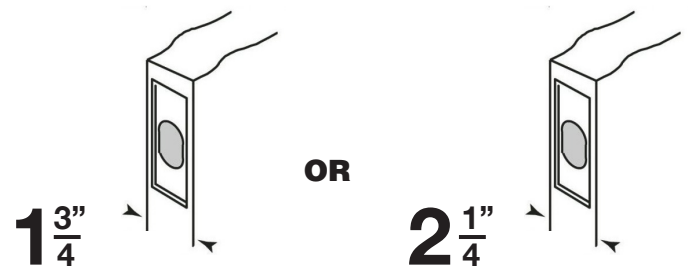

4 DOOR THICKNESS

DOOR THICKNESS

DOOR THICKNESS