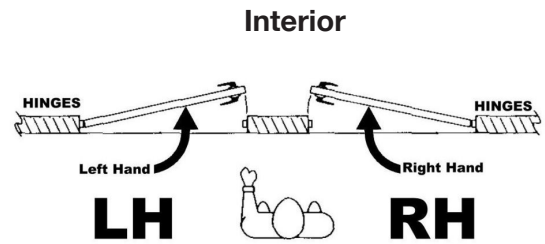

Exterior (Key Side)