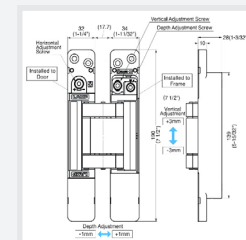

1 to 11 pcs.
12 or more

Each Hinge
$309
$232

**SOSS216
SOSS218
ORIGINAL SOSS**

SOSS216
Invisible Door Hinge
1 3/8" Door
132 lbs capacity with 2 Hinges

SOSS218
Invisible Door Hinge
1 3/4" Door
132 lbs capacity with 2 Hinges

US19 Flat Black
US4 Satin Brass
US26D Satin Chrome

US4 Satin Brass
US26D Satin Chrome

US19 Flat Black
US15 Satin Nickel

Each Hinge
$177

$186

$220