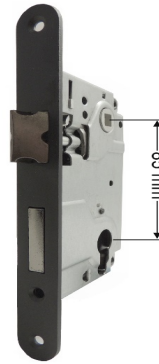

AM850
KEYLOCK EURO MORTISE