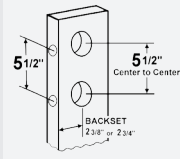

## GRAND REGATTA

**OCTA**

**SOHO**

**PLYMOUTH KNOB**

**BEADED EGG**

PRODUCT	Handling ● R/L	DESCRIPTION	Function (Page 2)	OPTIONS	PRICE
<b>OCTA GRAND REGATTA Tubular Entry Set</b>  <b>STOCK FINISHING</b> US15 Satin Nickel US4 Satin Brass US15A Pewter US19 Flat Black US14 Polished Nickel US26 Polished Chrome		GRS400-230 Tubular Entry Set	87	FINISH CODES: See Page 4	
		GRS400-230 Full Dummy Set	82	BACKSET: 2 3/8" or 2 3/4"	\$425
	Height 17 3/4" Width 2 1/2" Knob 2 1/8"				CENTERS: Standard 5 1/2" HOLES: 1 5/8" or 2 1/8" DOOR THICKNESS: 1 3/4" 2 1/4" Thick Door Kit
<b>SOHO GRAND REGATTA Tubular Entry Set</b>  <b>STOCK FINISHING</b> US15 Satin Nickel US4 Satin Brass US15A Pewter US19 Flat Black US14 Polished Nickel US26 Polished Chrome		GRS400-220 Tubular Entry Set	87	FINISH CODES: See Page 4	
		GRS400-220 Full Dummy Set	82	BACKSET: 2 3/8" or 2 3/4"	\$425
	Height 17 3/4" Width 2 1/2" Knob 2 1/8"				CENTERS: Standard 5 1/2" HOLES: 1 5/8" or 2 1/8" DOOR THICKNESS: 1 3/4" 2 1/4" Thick Door Kit
<b>PLYMOUTH KNOB GRAND REGATTA Tubular Entry Set</b>  <b>STOCK FINISHING</b> US5 Antique Brass US15 Satin Nickel US19 Flat Black US15A Pewter US10B Oil Rubbed Bronze		GRS300-699 Tubular Entry Set	87	FINISH CODES: See Page 4	
		GRS300-699 Full Dummy Set	82	BACKSET: 2 3/8" or 2 3/4"	\$425
	Height 17" Width 3 1/8" Knob 2 1/8"				CENTERS: Standard 5 1/2" HOLES: 1 5/8" or 2 1/8" DOOR THICKNESS: 1 3/4" 2 1/4" Thick Door Kit
<b>BEADED EGG GRAND REGATTA Tubular Entry Set</b>  <b>STOCK FINISHING</b> US5 Antique Brass US15 Satin Nickel US19 Flat Black US15A Pewter US10B Oil Rubbed Bronze US3 Polished Brass		GRS100-450 Tubular Entry Set	87	FINISH CODES: See Page 4	
		GRS100-450 Full Dummy Set	82	BACKSET: 2 3/8" or 2 3/4"	\$425
	Height 19 3/4" Width 3" Knob 2 3/8"				CENTERS: Standard 5 1/2" HOLES: 1 5/8" or 2 1/8" DOOR THICKNESS: 1 3/4" 2 1/4" Thick Door Kit