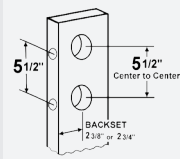

## GRAND REGATTA

**OCTA**

**SOHO**

**PLYMOUTH KNOB**

**BEADED EGG**

PRODUCT	Handling ● R/L	DESCRIPTION	Function (Page 2)	OPTIONS	PRICE
<b>OCTA GRAND REGATTA Tubular Entry Set</b>  <b>STOCK FINISHING</b> US15 Satin Nickel US4 Satin Brass US15A Pewter US19 Flat Black US14 Polished Nickel US26 Polished Chrome		GRS400-230 Tubular Entry Set	87	FINISH CODES: See Page 4	
		GRS400-230 Full Dummy Set	82	BACKSET: 2 3/8" or 2 3/4"	\$425
	Height 17 3/4" Width 2 1/2" Knob 2 1/8"				CENTERS: Standard 5 1/2" HOLES: 1 5/8" or 2 1/8" DOOR THICKNESS: 1 3/4" 2 1/4" Thick Door Kit
<b>SOHO GRAND REGATTA Tubular Entry Set</b>  <b>STOCK FINISHING</b> US15 Satin Nickel US4 Satin Brass US15A Pewter US19 Flat Black US14 Polished Nickel US26 Polished Chrome		GRS400-220 Tubular Entry Set	87	FINISH CODES: See Page 4	
		GRS400-220 Full Dummy Set	82	BACKSET: 2 3/8" or 2 3/4"	\$425
	Height 17 3/4" Width 2 1/2" Knob 2 1/8"				CENTERS: Standard 5 1/2" HOLES: 1 5/8" or 2 1/8" DOOR THICKNESS: 1 3/4" 2 1/4" Thick Door Kit
<b>PLYMOUTH KNOB GRAND REGATTA Tubular Entry Set</b>  <b>STOCK FINISHING</b> US5 Antique Brass US15 Satin Nickel US19 Flat Black US15A Pewter US10B Oil Rubbed Bronze		GRS300-699 Tubular Entry Set	87	FINISH CODES: See Page 4	
		GRS300-699 Full Dummy Set	82	BACKSET: 2 3/8" or 2 3/4"	\$425
	Height 17" Width 3 1/8" Knob 2 1/8"				CENTERS: Standard 5 1/2" HOLES: 1 5/8" or 2 1/8" DOOR THICKNESS: 1 3/4" 2 1/4" Thick Door Kit
<b>BEADED EGG GRAND REGATTA Tubular Entry Set</b>  <b>STOCK FINISHING</b> US5 Antique Brass US15 Satin Nickel US19 Flat Black US15A Pewter US10B Oil Rubbed Bronze US3 Polished Brass		GRS100-450 Tubular Entry Set	87	FINISH CODES: See Page 4	
		GRS100-450 Full Dummy Set	82	BACKSET: 2 3/8" or 2 3/4"	\$425
	Height 19 3/4" Width 3" Knob 2 3/8"				CENTERS: Standard 5 1/2" HOLES: 1 5/8" or 2 1/8" DOOR THICKNESS: 1 3/4" 2 1/4" Thick Door Kit