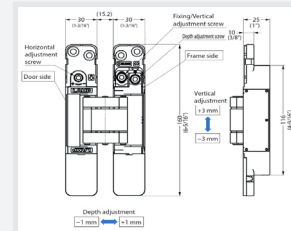

Each Hinge  
**\$140**

**HES3D-E160  
3D HINGE**

STOCK FINISHING  
Dull Chrome  
Dull Nickel

**HES3D-E160**  
3D Adjustable  
Invisible Door Hinge

**Technical Data HES160**

Capacity	2 Hinges	55 Kg.	121 lbs
Capacity	3 Hinges	70 Kg.	154 lbs
Hinge height		160 mm	6 5/16"
Width door side		30 mm	1 3/16"
Width frame side		30 mm	1 3/16"
Depth door side		25 mm	1 "
Depth frame side		25 mm	1 "
Door opening angle		180°	
Side adjustment		+ 3 mm -2 mm	
Height adjustment		± 3 mm	
Depth adjustment		± 1 mm	
Door Thickness Minimum		35mm	1 3/8"
Max. Door Dimensions (H 94 1/2" X W 35 7/16 )			
Successfully passed 300,000 open/close cycle test			