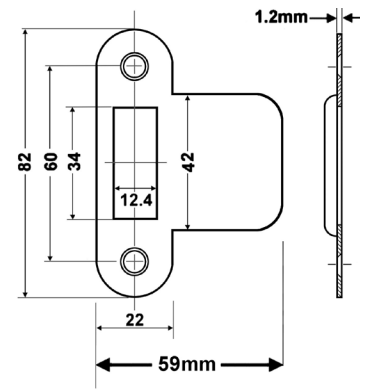

EXT95-59

PRODUCT	Handling ● R/L	DESCRIPTION	Function (Page 2)	Code	OPTIONS	PRICE
STD94 STRIKE PLATE STOCK FINISHING US3 Polished Brass US5 Antique Brass US15 Satin Nickel US15A Pewter US19 Flat Black US14 Polished Nickel US10B Oil Rubbed Bronze US26 Polished Chrome US4 Satin Brass		STD94 Standard Euro-Strike Plate Includes Screws For AM200 Euro Mortise			FINISH CODES: See Page 4 LIP: 42 mm	$20
STD94-53 STRIKE PLATE STOCK FINISHING US15 Satin Nickel US19 Flat Black US14 Polished Nickel US10B Oil Rubbed Bronze		STD94-53 Extended Euro-Strike Plate Includes Screws For AM200 Euro Mortise			FINISH CODES: See Page 4 LIP: 53 mm	$40
EXT95-59 STRIKE PLATE STOCK FINISHING US3 Polished Brass US5 Antique Brass US15 Satin Nickel US15A Pewter US19 Flat Black US14 Polished Nickel US10B Oil Rubbed Bronze US26 Polished Chrome		EXT94-59 Extended Euro-Strike Plate Includes Screws For AM200 Euro Mortise			FINISH CODES: See Page 4 LIP: 59.5 mm	$60