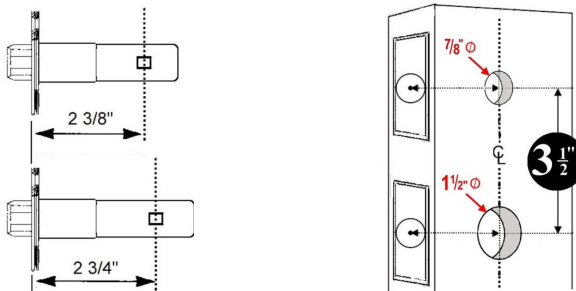

2 BACKSET & HOLE CENTERS