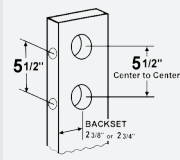

## GRAND REGATTA

**OCTA**

**SOHO**

**PLYMOUTH KNOB**

**BEADED EGG**

PRODUCT	Handling ● R/L	DESCRIPTION	Function (Page 2)	OPTIONS	PRICE
<b>OCTA GRAND REGATTA Tubular Entry Set</b>  <b>STOCK FINISHING</b> US15 Satin Nickel US4 Satin Brass US15A Pewter US19 Flat Black US14 Polished Nickel US26 Polished Chrome		GRS400-230 Tubular Entry Set	87	FINISH CODES: See Page 4	
		GRS400-230 Full Dummy Set	82	BACKSET: 2 3/8" or 2 3/4"	\$425
	Height 17 3/4" Width 2 1/2" Knob 2 1/8"				CENTERS: Standard 5 1/2" HOLES: 1 5/8" or 2 1/8" DOOR THICKNESS: 1 3/4" 2 1/4" Thick Door Kit
<b>SOHO GRAND REGATTA Tubular Entry Set</b>  <b>STOCK FINISHING</b> US15 Satin Nickel US4 Satin Brass US15A Pewter US19 Flat Black US14 Polished Nickel US26 Polished Chrome		GRS400-220 Tubular Entry Set	87	FINISH CODES: See Page 4	
		GRS400-220 Full Dummy Set	82	BACKSET: 2 3/8" or 2 3/4"	\$425
	Height 17 3/4" Width 2 1/2" Knob 2 1/8"				CENTERS: Standard 5 1/2" HOLES: 1 5/8" or 2 1/8" DOOR THICKNESS: 1 3/4" 2 1/4" Thick Door Kit
<b>PLYMOUTH KNOB GRAND REGATTA Tubular Entry Set</b>  <b>STOCK FINISHING</b> US5 Antique Brass US15 Satin Nickel US19 Flat Black US15A Pewter US10B Oil Rubbed Bronze		GRS300-699 Tubular Entry Set	87	FINISH CODES: See Page 4	
		GRS300-699 Full Dummy Set	82	BACKSET: 2 3/8" or 2 3/4"	\$425
	Height 17" Width 3 1/8" Knob 2 1/8"				CENTERS: Standard 5 1/2" HOLES: 1 5/8" or 2 1/8" DOOR THICKNESS: 1 3/4" 2 1/4" Thick Door Kit
<b>BEADED EGG GRAND REGATTA Tubular Entry Set</b>  <b>STOCK FINISHING</b> US5 Antique Brass US15 Satin Nickel US19 Flat Black US15A Pewter US10B Oil Rubbed Bronze US3 Polished Brass		GRS100-450 Tubular Entry Set	87	FINISH CODES: See Page 4	
		GRS100-450 Full Dummy Set	82	BACKSET: 2 3/8" or 2 3/4"	\$425
	Height 19 3/4" Width 3" Knob 2 3/8"				CENTERS: Standard 5 1/2" HOLES: 1 5/8" or 2 1/8" DOOR THICKNESS: 1 3/4" 2 1/4" Thick Door Kit