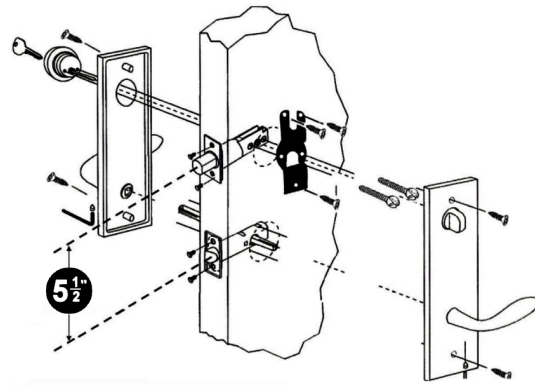

1 SELECT PLATE STYLE (see *Finish Availability Page 3*)

WIDE PLATES

MWP BWP RWP CWP HWP VWP GWP SWP NWP LWP DWP