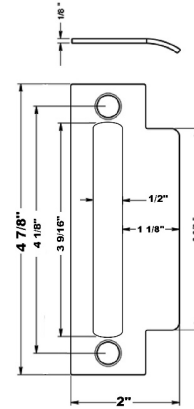

C85-ASA

PRODUCT	Handling ● R/L	DESCRIPTION	Function (Page 2)	Code	OPTIONS	PRICE
STD-C85 STRIKE PLATE		STD-C85 Euro-Keylock StrikePlate			FINISH CODES: See Page 4	
STOCK FINISHING US3 Polished Brass US5 Antique Brass US15 Satin Nickel US15A Pewter US19 Flat Black US14 Polished Nickel US10B Oil Rubbed Bronze US26 Polished Chrome		Includes Screws			LIP: 44 mm	$50
EXT-C85-57 STRIKE PLATE		EXT-C85-57 Euro-Keylock StrikePlate			FINISH CODES: See Page 4	
STOCK FINISHING US3 Polished Brass US5 Antique Brass US15 Satin Nickel US15A Pewter US19 Flat Black US14 Polished Nickel US10B Oil Rubbed Bronze US26 Polished Chrome		Includes Screws			LIP: 57 mm	$70
C85-ASA STRIKE PLATE		C85-ASA Euro-Keylock ASA StrikePlate			FINISH CODES: See Page 4	
STOCK FINISHING US15 Satin Nickel US26 Polished Chrome		Fits Standard Metal Door ASA Cutout Use with AM200 and AM850 Euro Mortise				$40