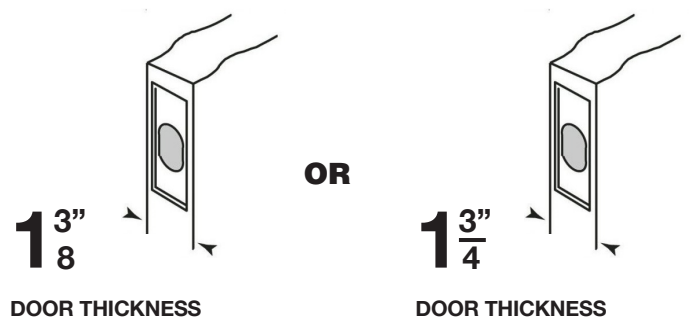

3 DOOR THICKNESS