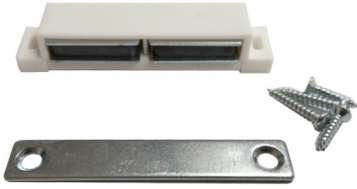

# FlushBolts / BallCatch

**AUR747**  
BALL CATCH

**AUR761**  
4" FLUSHBOLT

**AUR762**  
6" FLUSHBOLT

**AUR763**  
12" FLUSHBOLT

PRODUCT	Handling ● R/L	DESCRIPTION	Function (Page 2)	Code	OPTIONS	PRICE
<b>AUR747</b> <b>BALL CATCH</b>  <b>STOCK FINISHING</b> <b>US3</b> Polished Brass <b>US5</b> Antique Brass <b>US15</b> Satin Nickel <b>US15A</b> Pewter <b>US19</b> Flat Black <b>US10B</b> Oil Rubbed Bronze <b>US26</b> Polished Chrome					FINISH CODES: See Page 4	
		<b>AUR747</b> <b>Steel Ball Catch</b>			<b>BALL CATCH:</b> 2 1/8" X 1" <b>STRIKE PLATE:</b> 2 1/8" X 1 7/8"	\$8
<b>AUR761</b> <b>FLUSHBOLT</b>  <b>STOCK FINISHING</b> <b>US3</b> Polished Brass <b>US5</b> Antique Brass <b>US15</b> Satin Nickel <b>US15A</b> Pewter <b>US19</b> Flat Black <b>US10B</b> Oil Rubbed Bronze <b>US26</b> Polished Chrome					FINISH CODES: See Page 4	
		<b>AUR761-4"</b> <b>4" FlushBolt</b>			<b>HEIGHT:</b> 4" <b>WIDTH:</b> 3/4"	\$10
<b>AUR762</b> <b>FLUSHBOLT</b>  <b>STOCK FINISHING</b> <b>US3</b> Polished Brass <b>US5</b> Antique Brass <b>US15</b> Satin Nickel <b>US15A</b> Pewter <b>US19</b> Flat Black <b>US14</b> Polished Nickel <b>US10B</b> Oil Rubbed Bronze <b>US26</b> Polished Chrome					FINISH CODES: See Page 4	
		<b>AUR762-6"</b> <b>6" FlushBolt</b>			<b>HEIGHT:</b> 6" <b>WIDTH:</b> 3/4"	\$13
<b>AUR763</b> <b>FLUSHBOLT</b>  <b>STOCK FINISHING</b> <b>US3</b> Polished Brass <b>US5</b> Antique Brass <b>US15</b> Satin Nickel <b>US15A</b> Pewter <b>US19</b> Flat Black <b>US10B</b> Oil Rubbed Bronze <b>US26</b> Polished Chrome <b>US4</b> Satin Brass					FINISH CODES: See Page 4	
		<b>AUR763-12"</b> <b>12" FlushBolt</b>  <b>36" Extension Rod</b>			<b>HEIGHT:</b> 6 3/4" <b>WIDTH:</b> 1"	\$42  Add \$10