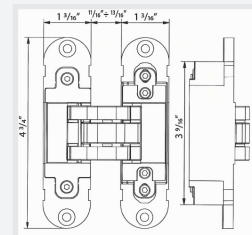

Each Hinge
$140

**HES3D-E160
3D HINGE**

STOCK FINISHING
Dull Chrome
Dull Nickel

HES3D-E160
3D Adjustable
Invisible Door Hinge

Technical Data HES160

Capacity	2 Hinges	55 Kg.	121 lbs
Capacity	3 Hinges	70 Kg.	154 lbs
Hinge height		160 mm	6 5/16"
Width door side		30 mm	1 3/16"
Width frame side		30 mm	1 3/16"
Depth door side		25 mm	1 "
Depth frame side		25 mm	1 "
Door opening angle		180°	
Side adjustment		+ 3 mm -2 mm	
Height adjustment		± 3 mm	
Depth adjustment		± 1 mm	
Door Thickness Minimum		35mm	1 3/8"
Max. Door Dimensions (H 94 1/2" X W 35 7/16)			
Successfully passed 300,000 open/close cycle test