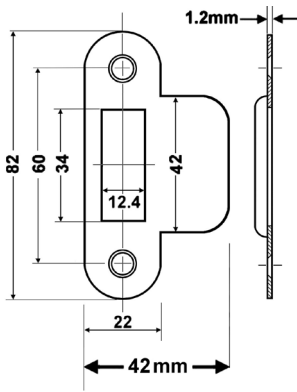

STD94

PRODUCT	Handling ● R/L	DESCRIPTION	Function (Page 2)	Code	OPTIONS	PRICE
STD94 STRIKE PLATE STOCK FINISHING US3 Polished Brass US5 Antique Brass US15 Satin Nickel US15A Pewter US19 Flat Black US14 Polished Nickel US10B Oil Rubbed Bronze US26 Polished Chrome US4 Satin Brass		STD94 Standard Euro-Strike Plate Includes Screws For AM200 Euro Mortise			FINISH CODES: See Page 4 LIP: 42 mm	$20
STD94-53 STRIKE PLATE STOCK FINISHING US15 Satin Nickel US19 Flat Black US14 Polished Nickel US10B Oil Rubbed Bronze		STD94-53 Extended Euro-Strike Plate Includes Screws For AM200 Euro Mortise			FINISH CODES: See Page 4 LIP: 53 mm	$40
EXT95-59 STRIKE PLATE STOCK FINISHING US3 Polished Brass US5 Antique Brass US15 Satin Nickel US15A Pewter US19 Flat Black US14 Polished Nickel US10B Oil Rubbed Bronze US26 Polished Chrome		EXT94-59 Extended Euro-Strike Plate Includes Screws For AM200 Euro Mortise			FINISH CODES: See Page 4 LIP: 59.5 mm	$60