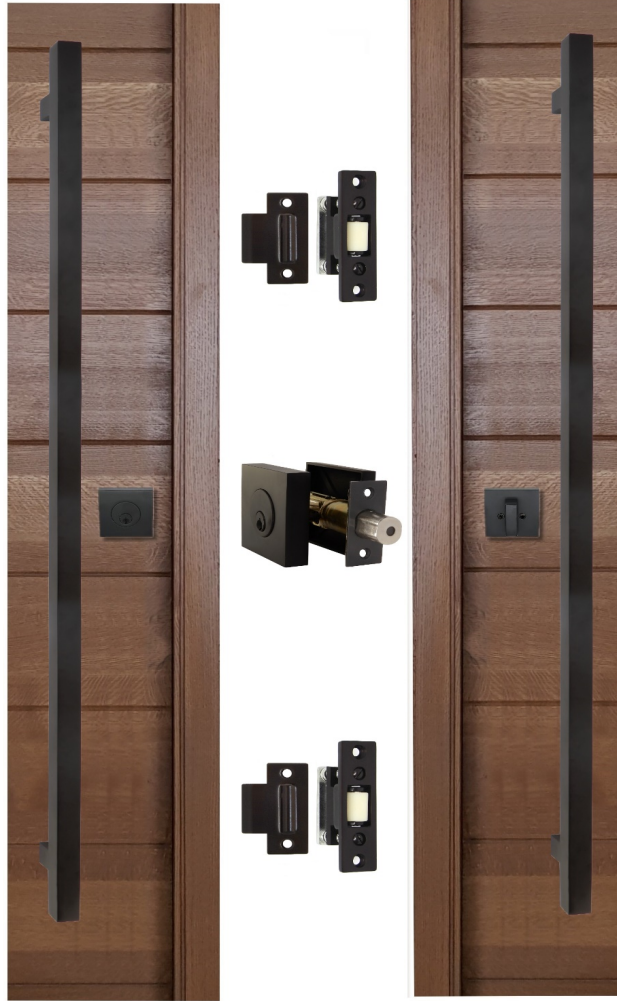

SAMPLE EXTERIOR

SAMPLE INTERIOR

PRODUCT	Handling ● R/L	DESCRIPTION	HEIGHT	DIA	OPTIONS	PRICE
AUR757RC KIT STOCK FINISHING US15 Satin Nickel US14 Polished Nickel US19 Flat Black		AUR757RC KIT Door Pull Set with Heavy Duty Roller Catch and Low Profile Deadbolt			FINISH CODES: See Page 4 KIT INCLUDES: • 2 pieces Heavy Duty Roller Catch • Complete Deadbolt 2 3/8" & 2 3/4" Backset • Deadbolt for 1 3/4" • Low Profile Round or Square Trim • Pulls for Front and Back of Door (BB)	
		DP9000 Metro Round Pull Back to Back	24"	⊙ 1 1/4"		$355
		DP9000 Metro Round Pull Back to Back	48"	⊙ 1 1/4"		$515
		DP9000 Metro Round Pull Back to Back	72"	⊙ 1 1/4"		$645
		DP2000 Cosmo Square Pull Back to Back	24"	⊠ 1 1/4"		$455
		DP2000 Cosmo Square Pull Back to Back	48"	⊠ 1 1/4"		$595
		DP2000 Cosmo Square Pull Back to Back	72"	⊠ 1 1/4"		$755

HOW TO ORDER:

AUR757RC (Pull Style & Length)•(Finish)•(Door Thickness)•(Exterior and Interior Trim Round or Square)

EXAMPLE: AUR757RC 72" x US19 x 1 3/4" x ROUND