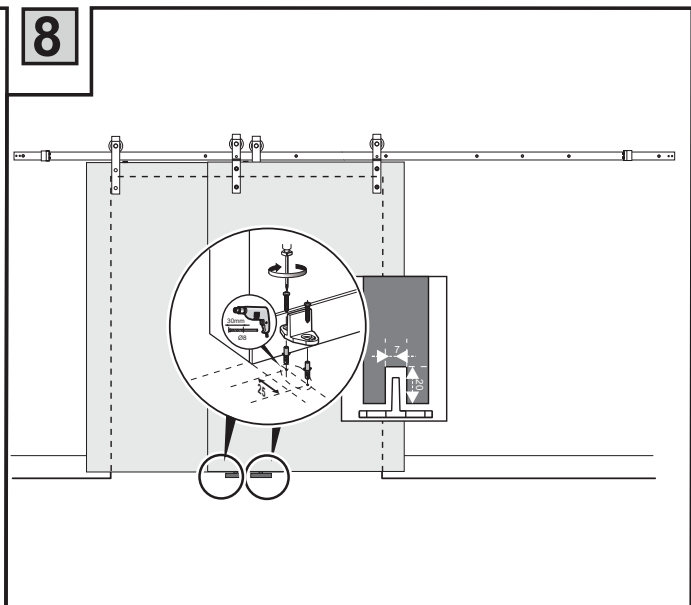

# Installation Instructions OPTION "B" NO Overlap

2

3

4

5

10

11

<p>Model</p>	<p>Colorado Barn Door Hardware <b>Roller Detail</b></p>			<p>Stock Finishes:</p> <p><input type="checkbox"/> US19 - Flat Black</p>
--------------	---	--	--	--