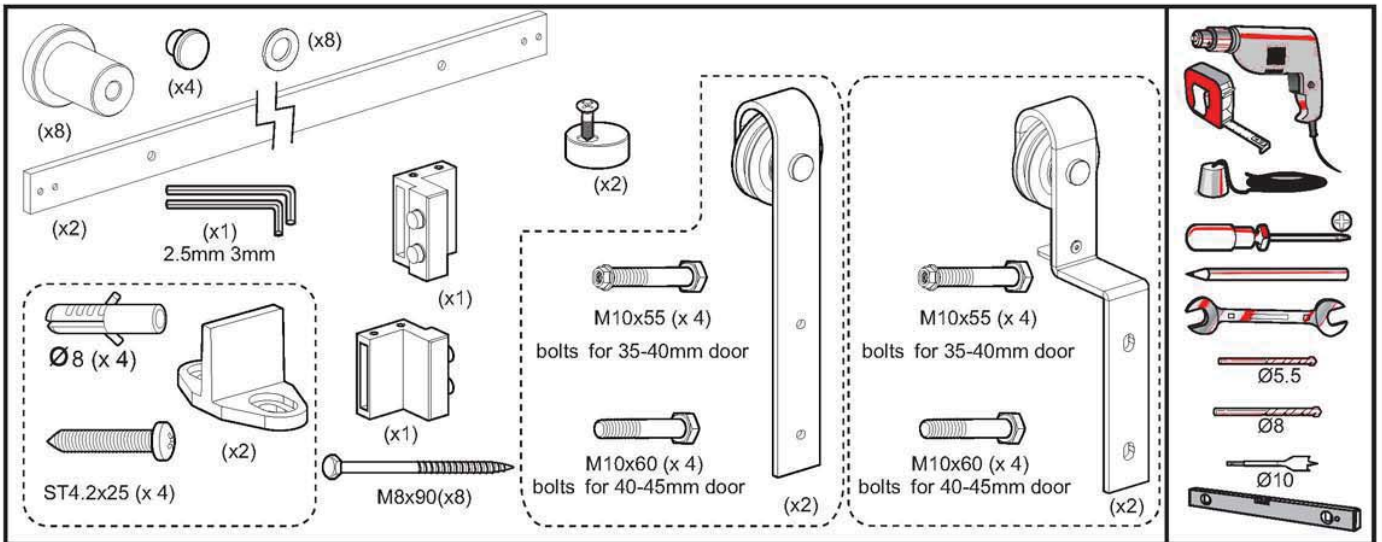

Installation Instructions OPTION "B" NO Overlap