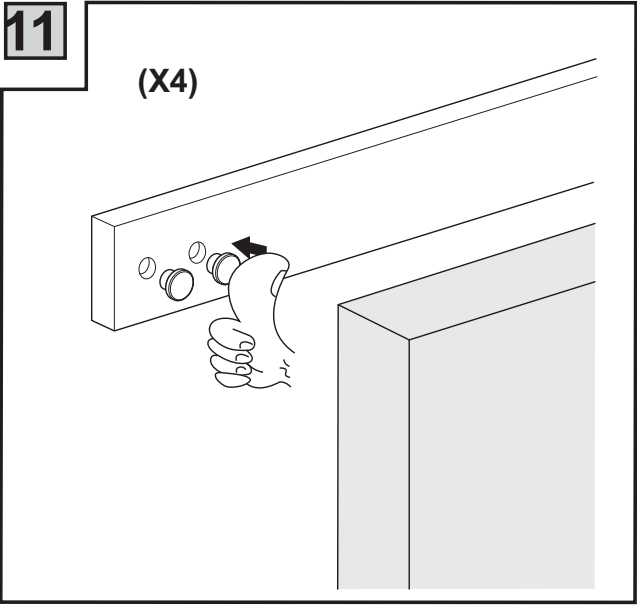

# Installation Instructions OPTION "B" NO Overlap

2

3

4

5

10

11

<p>Model</p>	<p>Colorado Barn Door Hardware <b>Roller Detail</b></p>			<p>Stock Finishes:</p> <p><input type="checkbox"/> US19 - Flat Black</p>
--------------	---	--	--	--