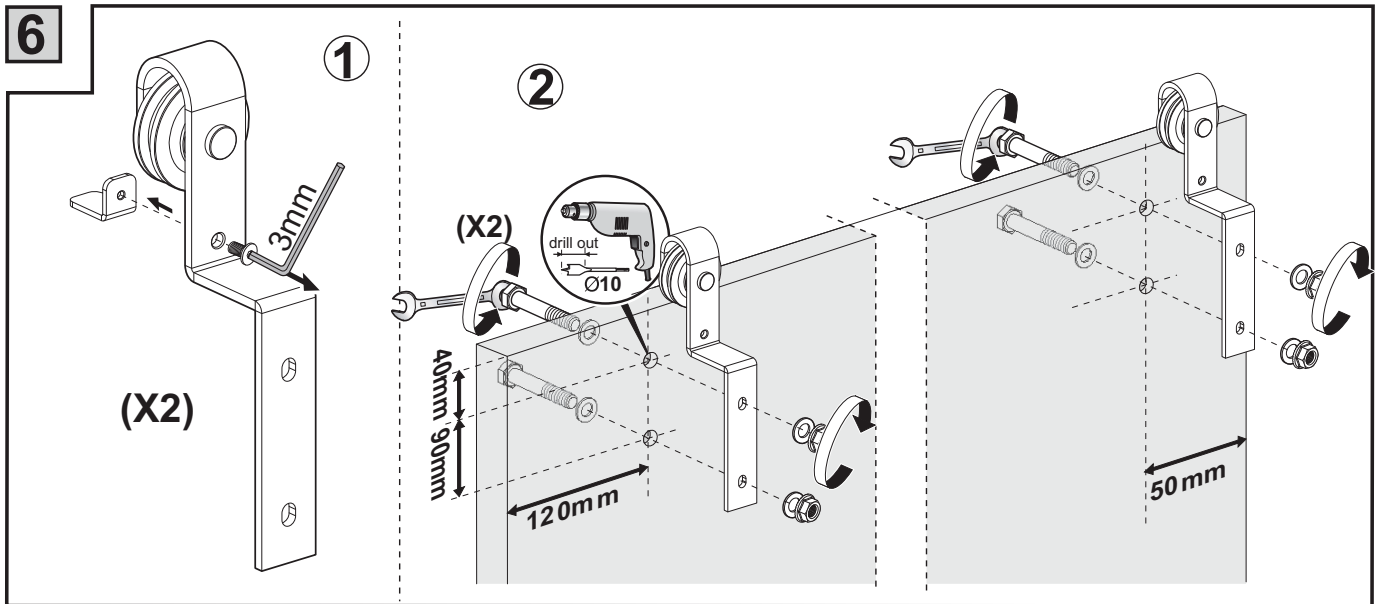

# Installation Instructions OPTION "B" NO Overlap

2

3

4

5

10

11

<p>Model</p>	<p>Colorado Barn Door Hardware <b>Roller Detail</b></p>			<p>Stock Finishes:</p> <p><input type="checkbox"/> US19 - Flat Black</p>
--------------	---	--	--	--