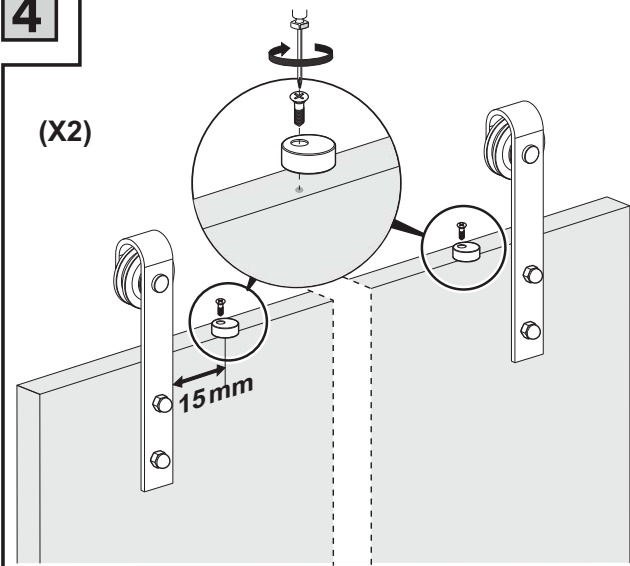

# Installation Instructions OPTION "B" NO Overlap

2

3

4

5

10

11

<p>Model</p>	<p>Colorado Barn Door Hardware <b>Roller Detail</b></p>			<p>Stock Finishes:</p> <p><input type="checkbox"/> US19 - Flat Black</p>
--------------	---	--	--	--