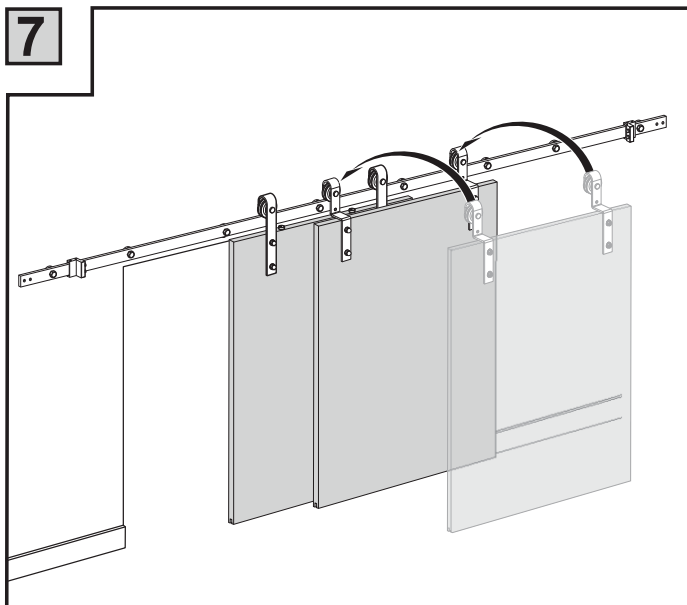

# Installation Instructions OPTION "B" NO Overlap

2

3

4

5

10

11

<p>Model</p>	<p>Colorado Barn Door Hardware <b>Roller Detail</b></p>			<p>Stock Finishes:</p> <p><input type="checkbox"/> US19 - Flat Black</p>
--------------	---	--	--	--