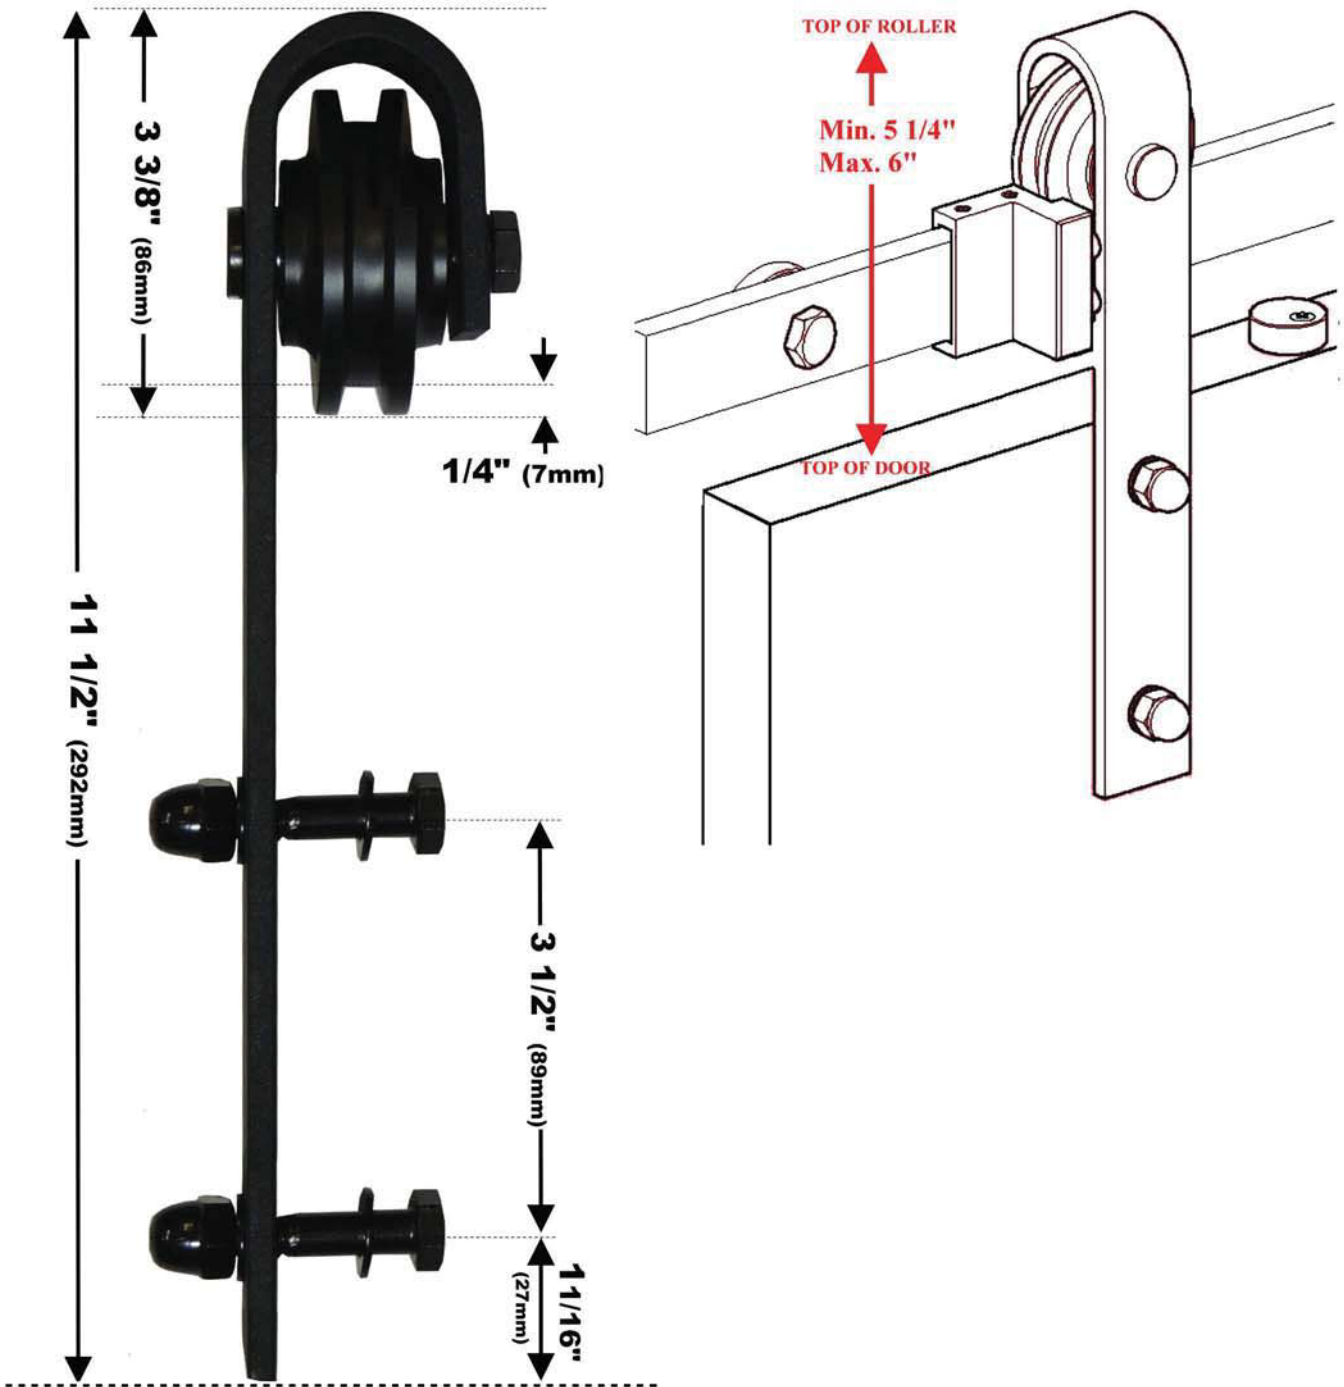

# AURUMDESIGN

ITEM NAME	ITEM NO.	PHOTO	MATERIAL+ FINISH	Unit price	QTY/SET	Notes
Doorstop	TY2.044.005.20		Steel+black powder coating		2	• Adjustable Stop for door
sliding rail			Steel+black powder coating		10ft	• Solid Flat Bar 10ft x 1 5/8" x 1/4" • Max. Door Width is 48"
clamp fixing for track	TY2.043.004.20		Steel+black powder coating		8 8	• 3/4" Lag Bolt connects rail to wall • Post to connect rail to wall
Anti Jump block	TY2.045.001.00		POM&Black		2	• Anti-Jump Stop
Sliding door roller	TY2.042.004.20		Steel+black powder coating		2 2	Offset  Straight
Floor guide	TY2.041.002.00		POM		2	suitable for groove bottom door 20X7mm

**NOTES:**

1. Max Loading 165 lbs
2. Will fit door width up 48" wide

<b>Model</b>	<b>Colorado Barn Door Hardware CBD010 BYP</b>	List Price	Track Lengh <b>10ft</b>	Stock Finishes: <input type="checkbox"/> US19 - Flat Black
--------------	---	------------	----------------------------	---

(X2)

40mm  
90mm

70mm

4

(X2)

5

1

2

# Installation Instructions OPTION "B" NO Overlap

2

3

4

5

10

11

<p>Model</p>	<p>Colorado Barn Door Hardware <b>Roller Detail</b></p>			<p>Stock Finishes:</p> <p><input type="checkbox"/> US19 - Flat Black</p>
--------------	---	--	--	--