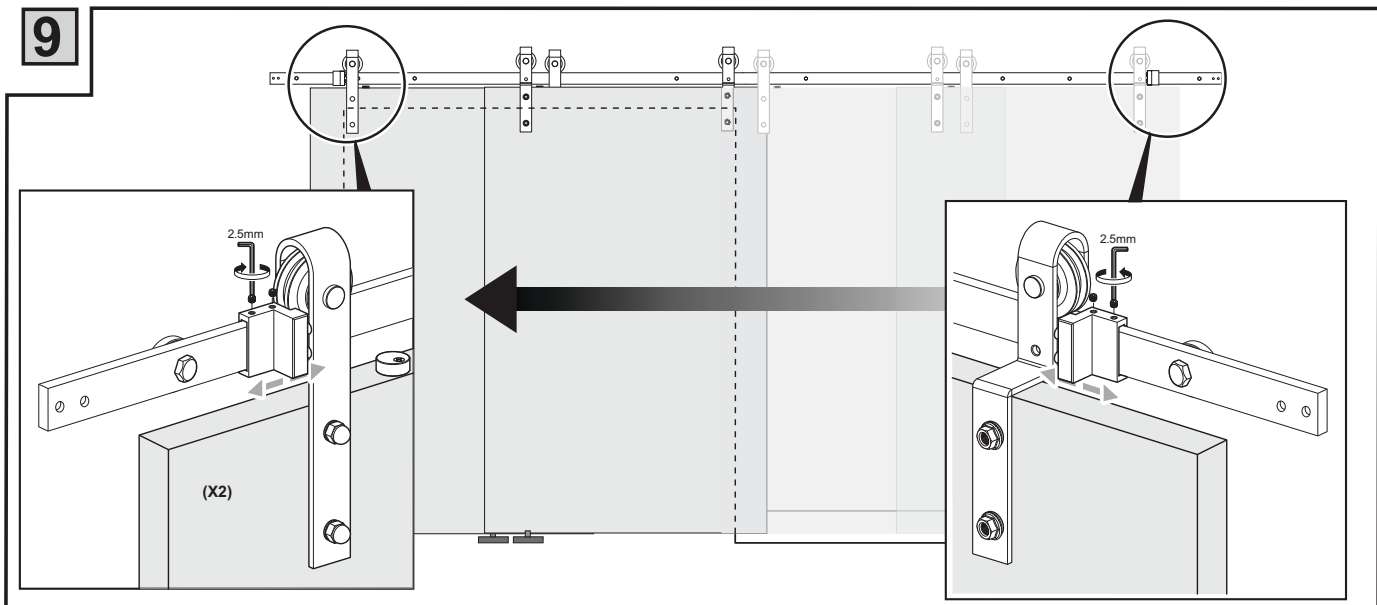

# Installation Instructions OPTION "B" NO Overlap

2

3

4

5

10

11

<p>Model</p>	<p>Colorado Barn Door Hardware <b>Roller Detail</b></p>			<p>Stock Finishes:</p> <p><input type="checkbox"/> US19 - Flat Black</p>
--------------	---	--	--	--