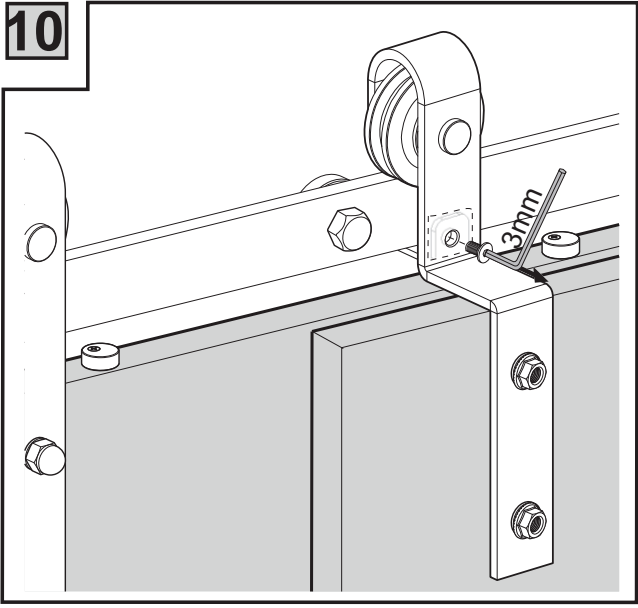

# Installation Instructions OPTION "B" NO Overlap

2

3

4

5

10

11

<p>Model</p>	<p>Colorado Barn Door Hardware <b>Roller Detail</b></p>			<p>Stock Finishes:</p> <p><input type="checkbox"/> US19 - Flat Black</p>
--------------	---	--	--	--