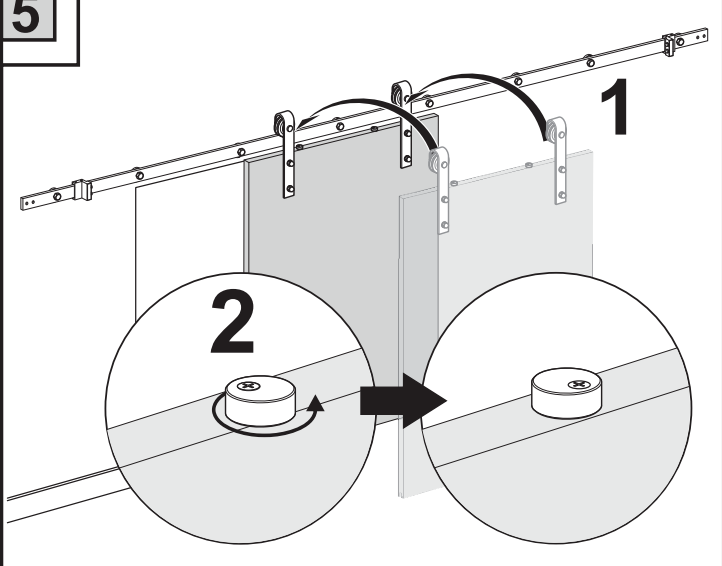

# Installation Instructions OPTION "B" NO Overlap

2

3

4

5

10

11

<p>Model</p>	<p>Colorado Barn Door Hardware <b>Roller Detail</b></p>			<p>Stock Finishes:</p> <p><input type="checkbox"/> US19 - Flat Black</p>
--------------	---	--	--	--