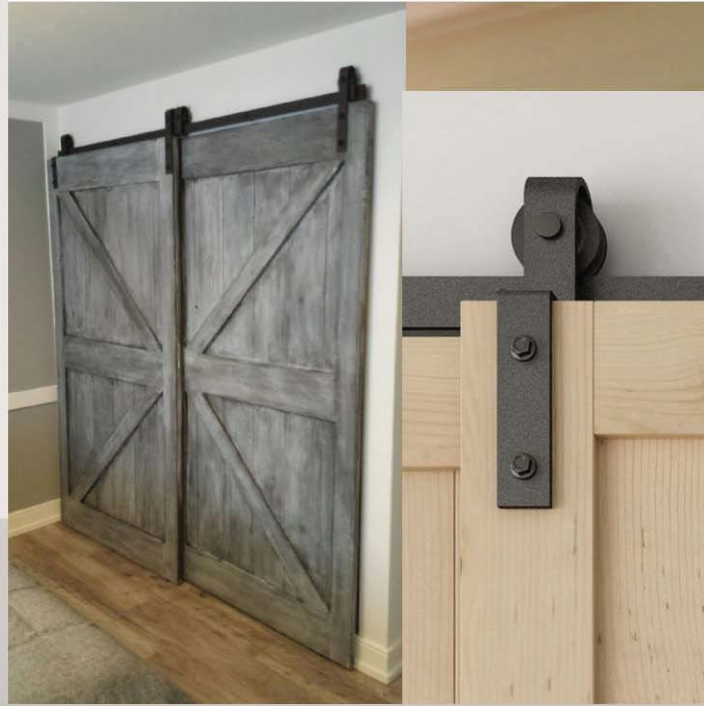

# LineaColorado

BY-PASS ON SINGLE TRACK

# AURUMDESIGN

ITEM NAME	ITEM NO.	PHOTO	MATERIAL+ FINISH	Unit price	QTY/SET	Notes
Doorstop	TY2.044.005.20		Steel+black powder coating		2	• Adjustable Stop for door
sliding rail			Steel+black powder coating		10ft	• Solid Flat Bar 10ft x 1 5/8" x 1/4" • Max. Door Width is 48"
clamp fixing for track	TY2.043.004.20		Steel+black powder coating		8 8	• 3/4" Lag Bolt connects rail to wall • Post to connect rail to wall
Anti Jump block	TY2.045.001.00		POM&Black		2	• Anti-Jump Stop
Sliding door roller	TY2.042.004.20		Steel+black powder coating		2 2	Offset  Straight
Floor guide	TY2.041.002.00		POM		2	suitable for groove bottom door 20X7mm

**NOTES:**

1. Max Loading 165 lbs
2. Will fit door width up 48" wide

<b>Model</b>	<b>Colorado Barn Door Hardware CBD010 BYP</b>	List Price	Track Lengh <b>10ft</b>	Stock Finishes: <input type="checkbox"/> US19 - Flat Black
--------------	---	------------	----------------------------	---