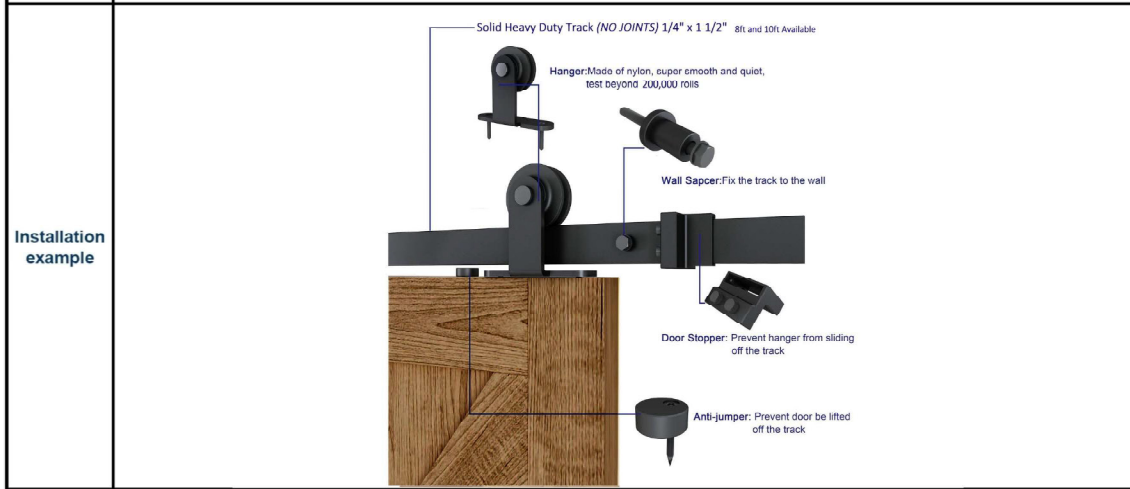

Linea Colorado Top Rail

ITEM NAME	ITEM NO.	PHOTO	MATERIAL+ FINISH	Unit price	QTY/SET	Notes
Doorstop	TY2.044.005.20		Steel+black powder coating		2	
sliding rail	TY2.043.004.20		Steel+black powder coating		8ft	1. Solid Flat Bar 8ft x 1 5/8" x 1/4" 2. Fit door panel length 36inch
clamp fixing for track			Steel+black powder coating		5	It's used to connect the rail and wall
Anti Jump block	TY2.045.001.00		POM&Black		2	
Sliding door roller	TY2.042.004.41		Steel+black powder coating		2	
Floor guide	TY2.041.002.00		POM		1	suitable for groove bottom door 20X7mm

NOTES:
 1. Max loading: 165 lb (75kg)
 2. Fit door panel width: 36inch and door panel thickness : 1 1/8 inch to 1 3/4 inch.
CAUTION: Track requires SOLID WOOD backing for Mounting screws.

Model	Colorado Barn Door Hardware CBD008-TMRB	Track Lengh 8ft	Stock Finishes: <input type="checkbox"/> US19 - Flat Black
--------------	--	---------------------------	--