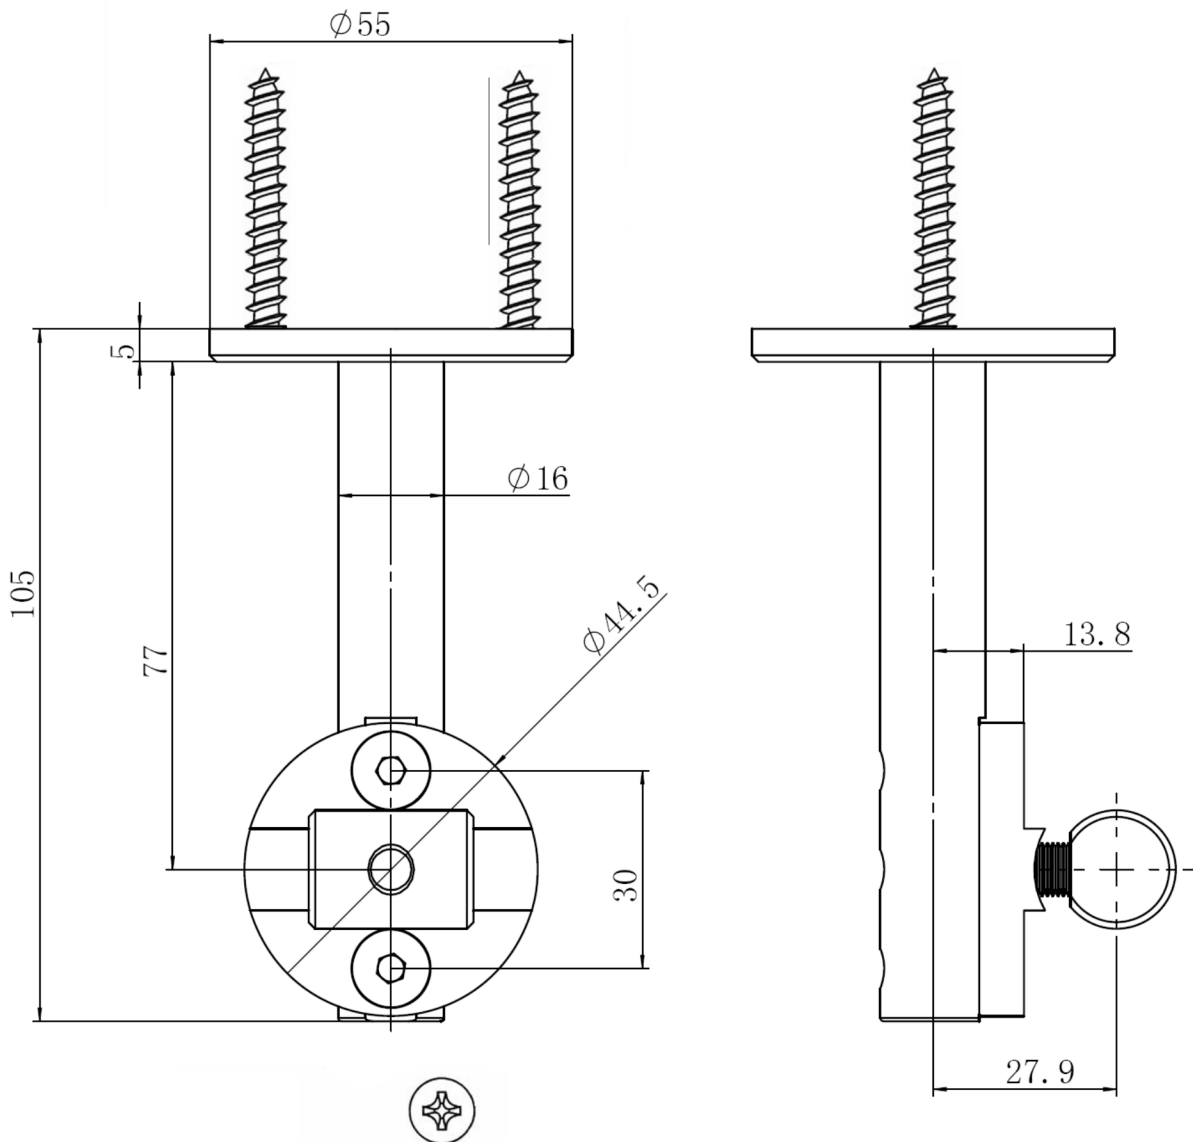

Stock Finishes:

US15 - Satin Nickel

#304 Stainless Steel

<p>Model</p>	<p>CMA200 MBD Ceiling Mount Adaptor</p>	<p>Length 4 1/16" (105mm)</p>	<p>Width-Rosette 2 1/8" (55mm)</p>	<p>List Price</p>
---------------------	--	-----------------------------------	--	--------------------------

2 piece- #12 X 2 3/4" Wood Screws

MOUNTING SCREWS REQUIRE SOLID WOOD BACKING !!!

Model	CMA200 MBD Ceiling Mount Adaptor	Length	Width-Rosette	
		4 1/16" (105mm)	2 1/8" (55mm)	

EXCLUSIVE DOOR HARDWARE