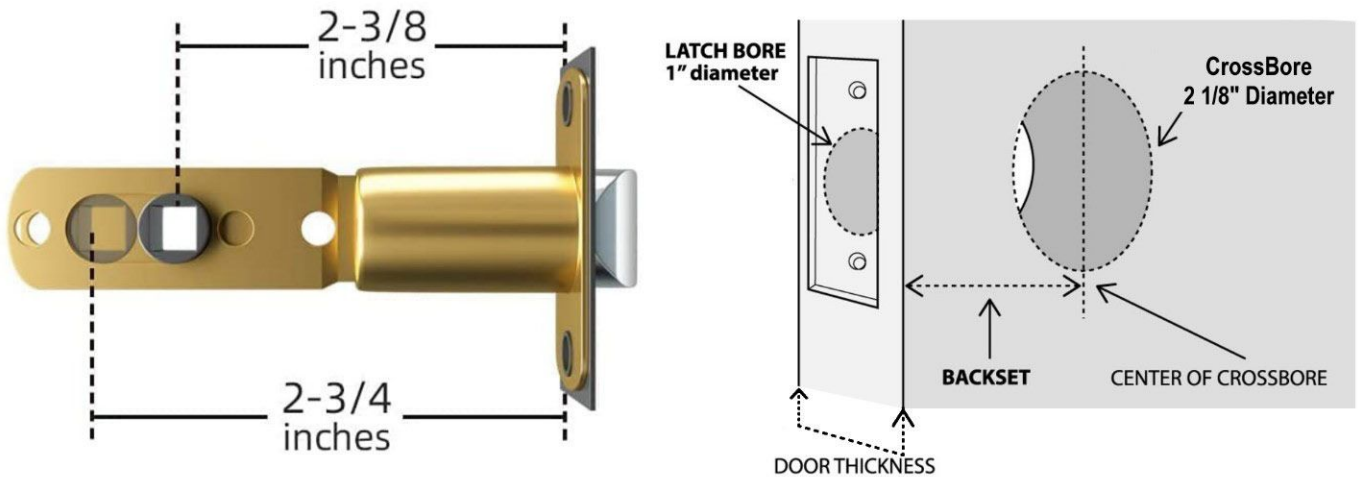

Stock Finishes:

- US4 - Satin Brass
- US19 - Flat Black
- US15 - Satin Nickel

<p>Model</p>	<p>AUR940 RS EcoCosmo</p>	<p>Length-Lever 4-7/8"</p>	<p>Width-Rosette 2-5/8"</p>	<p>Height-Rosette 2-5/8"</p>
---------------------	--------------------------------------	--------------------------------	---------------------------------	----------------------------------

EXCLUSIVE DOOR HARDWARE

Fits Standard Doors

Model

AUR940 RS
EcoCosmo

Length-Lever
4-7/8"

Width-Rosette
2-5/8"

Height-Rosette
2-5/8"

EXCLUSIVE DOOR HARDWARE