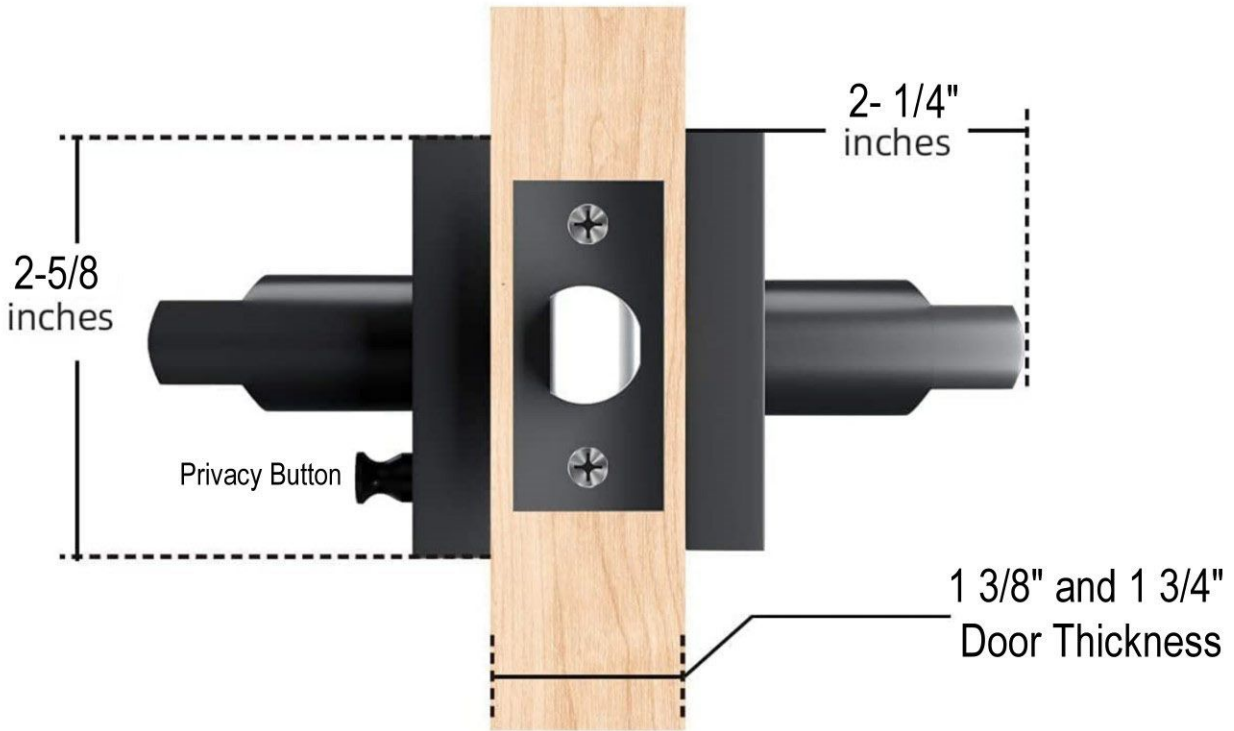

Stock Finishes:

- US4 - Satin Brass
- US19 - Flat Black
- US15 - Satin Nickel

<p>Model</p>	<p>AUR940 RS EcoCosmo</p>	<p>Length-Lever 4-7/8"</p>	<p>Width-Rosette 2-5/8"</p>	<p>Height-Rosette 2-5/8"</p>
---------------------	--------------------------------------	--------------------------------	---------------------------------	----------------------------------

EXCLUSIVE DOOR HARDWARE

Fits Standard Doors

Model

AUR940 RS
EcoCosmo

Length-Lever
4-7/8"

Width-Rosette
2-5/8"

Height-Rosette
2-5/8"

EXCLUSIVE DOOR HARDWARE