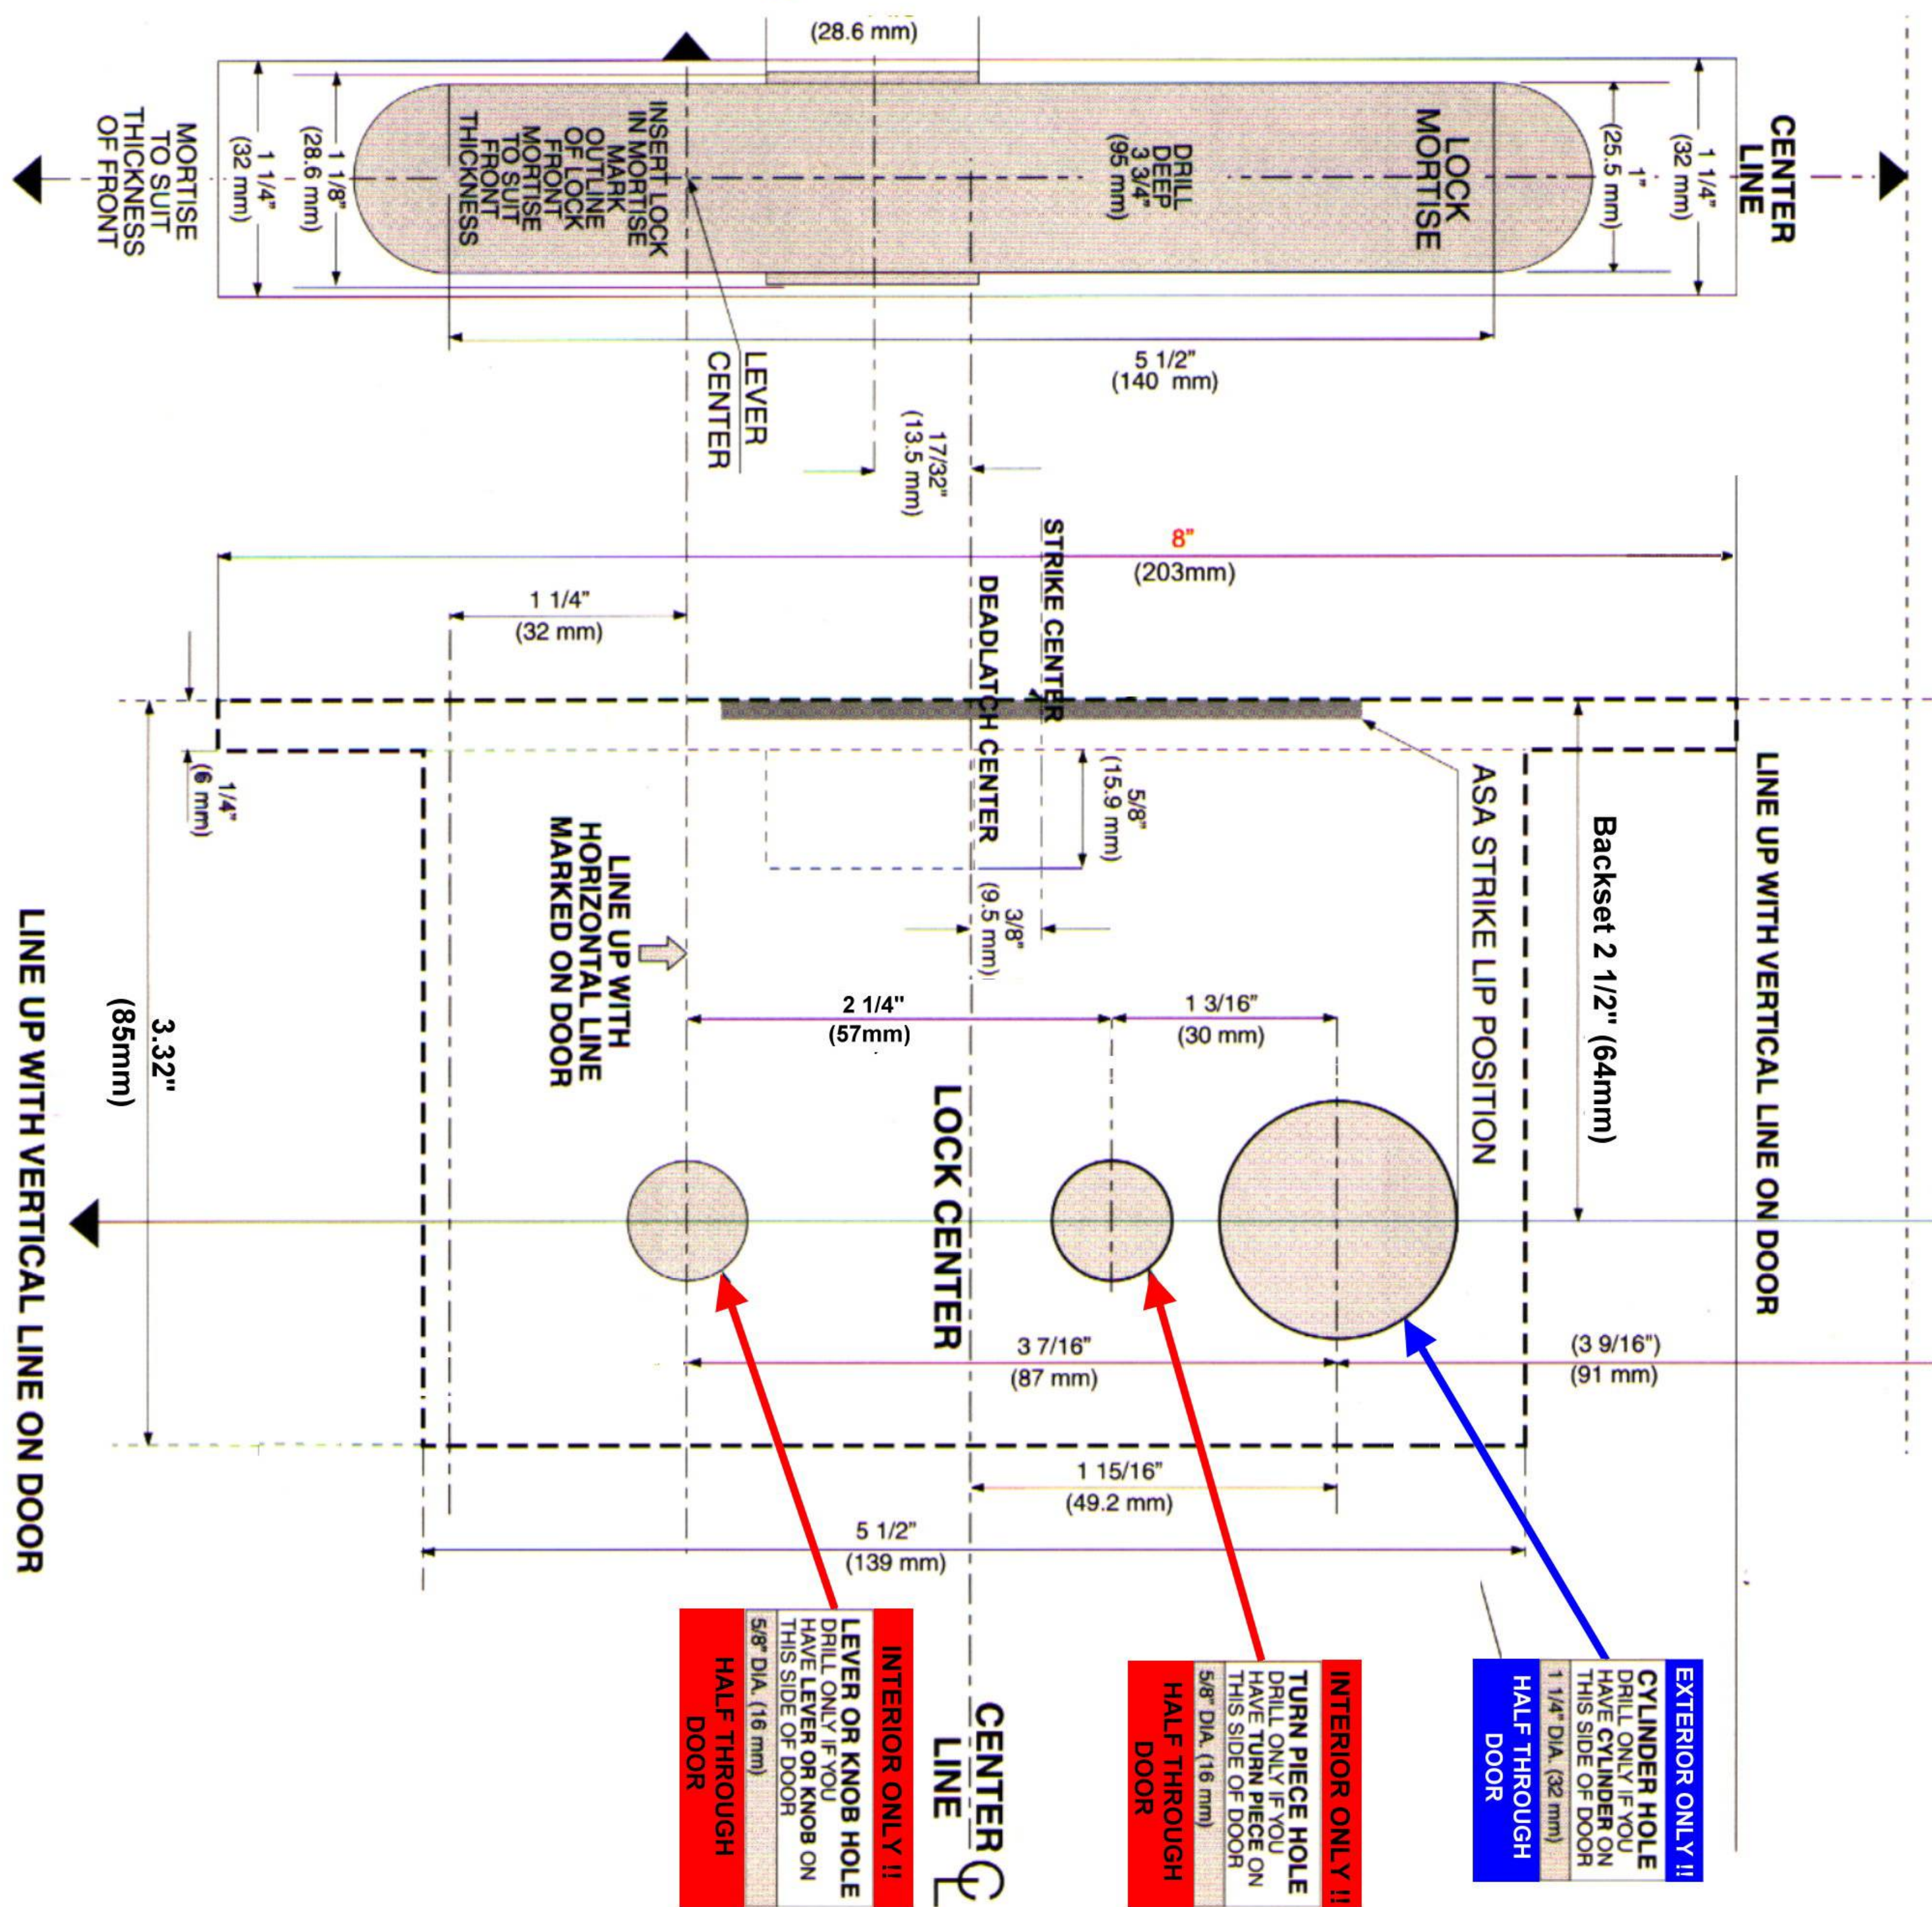

METRO PULL
Lengths 24" - 48" - 72"

SAMPLE EXTERIOR

AUR580 MWP Interior

SAMPLE INTERIOR

- Stock Finishes:**
- US15 - Satin Nickel
 - US14 - Polished Nickel
 - US19 - Flat Black

Model

AM300 LM
Lever Mortise Set

- Includes:
- HD Mortise 2 1/2" or 2 3/4" Backset (Auto-Locking)
 - Cylinder for 1 3/4" to 2 3/4" Thick Door
 - Multiple Interior Trim Options

Kit Pricing Available

• **exclusive doorhardware** •

SAMPLE INSTALLATION

• exclusive doorhardware •

AM300 Installation Template

INSTRUCTION TEMPLATE FOR INSTALLATION OF AM300 SERIES MORTISE LOCKSET 2 1/2" BACKSET

UL Rated for 3hr - M1 Mortise Series - LISTED R12921

NOT TO SCALE