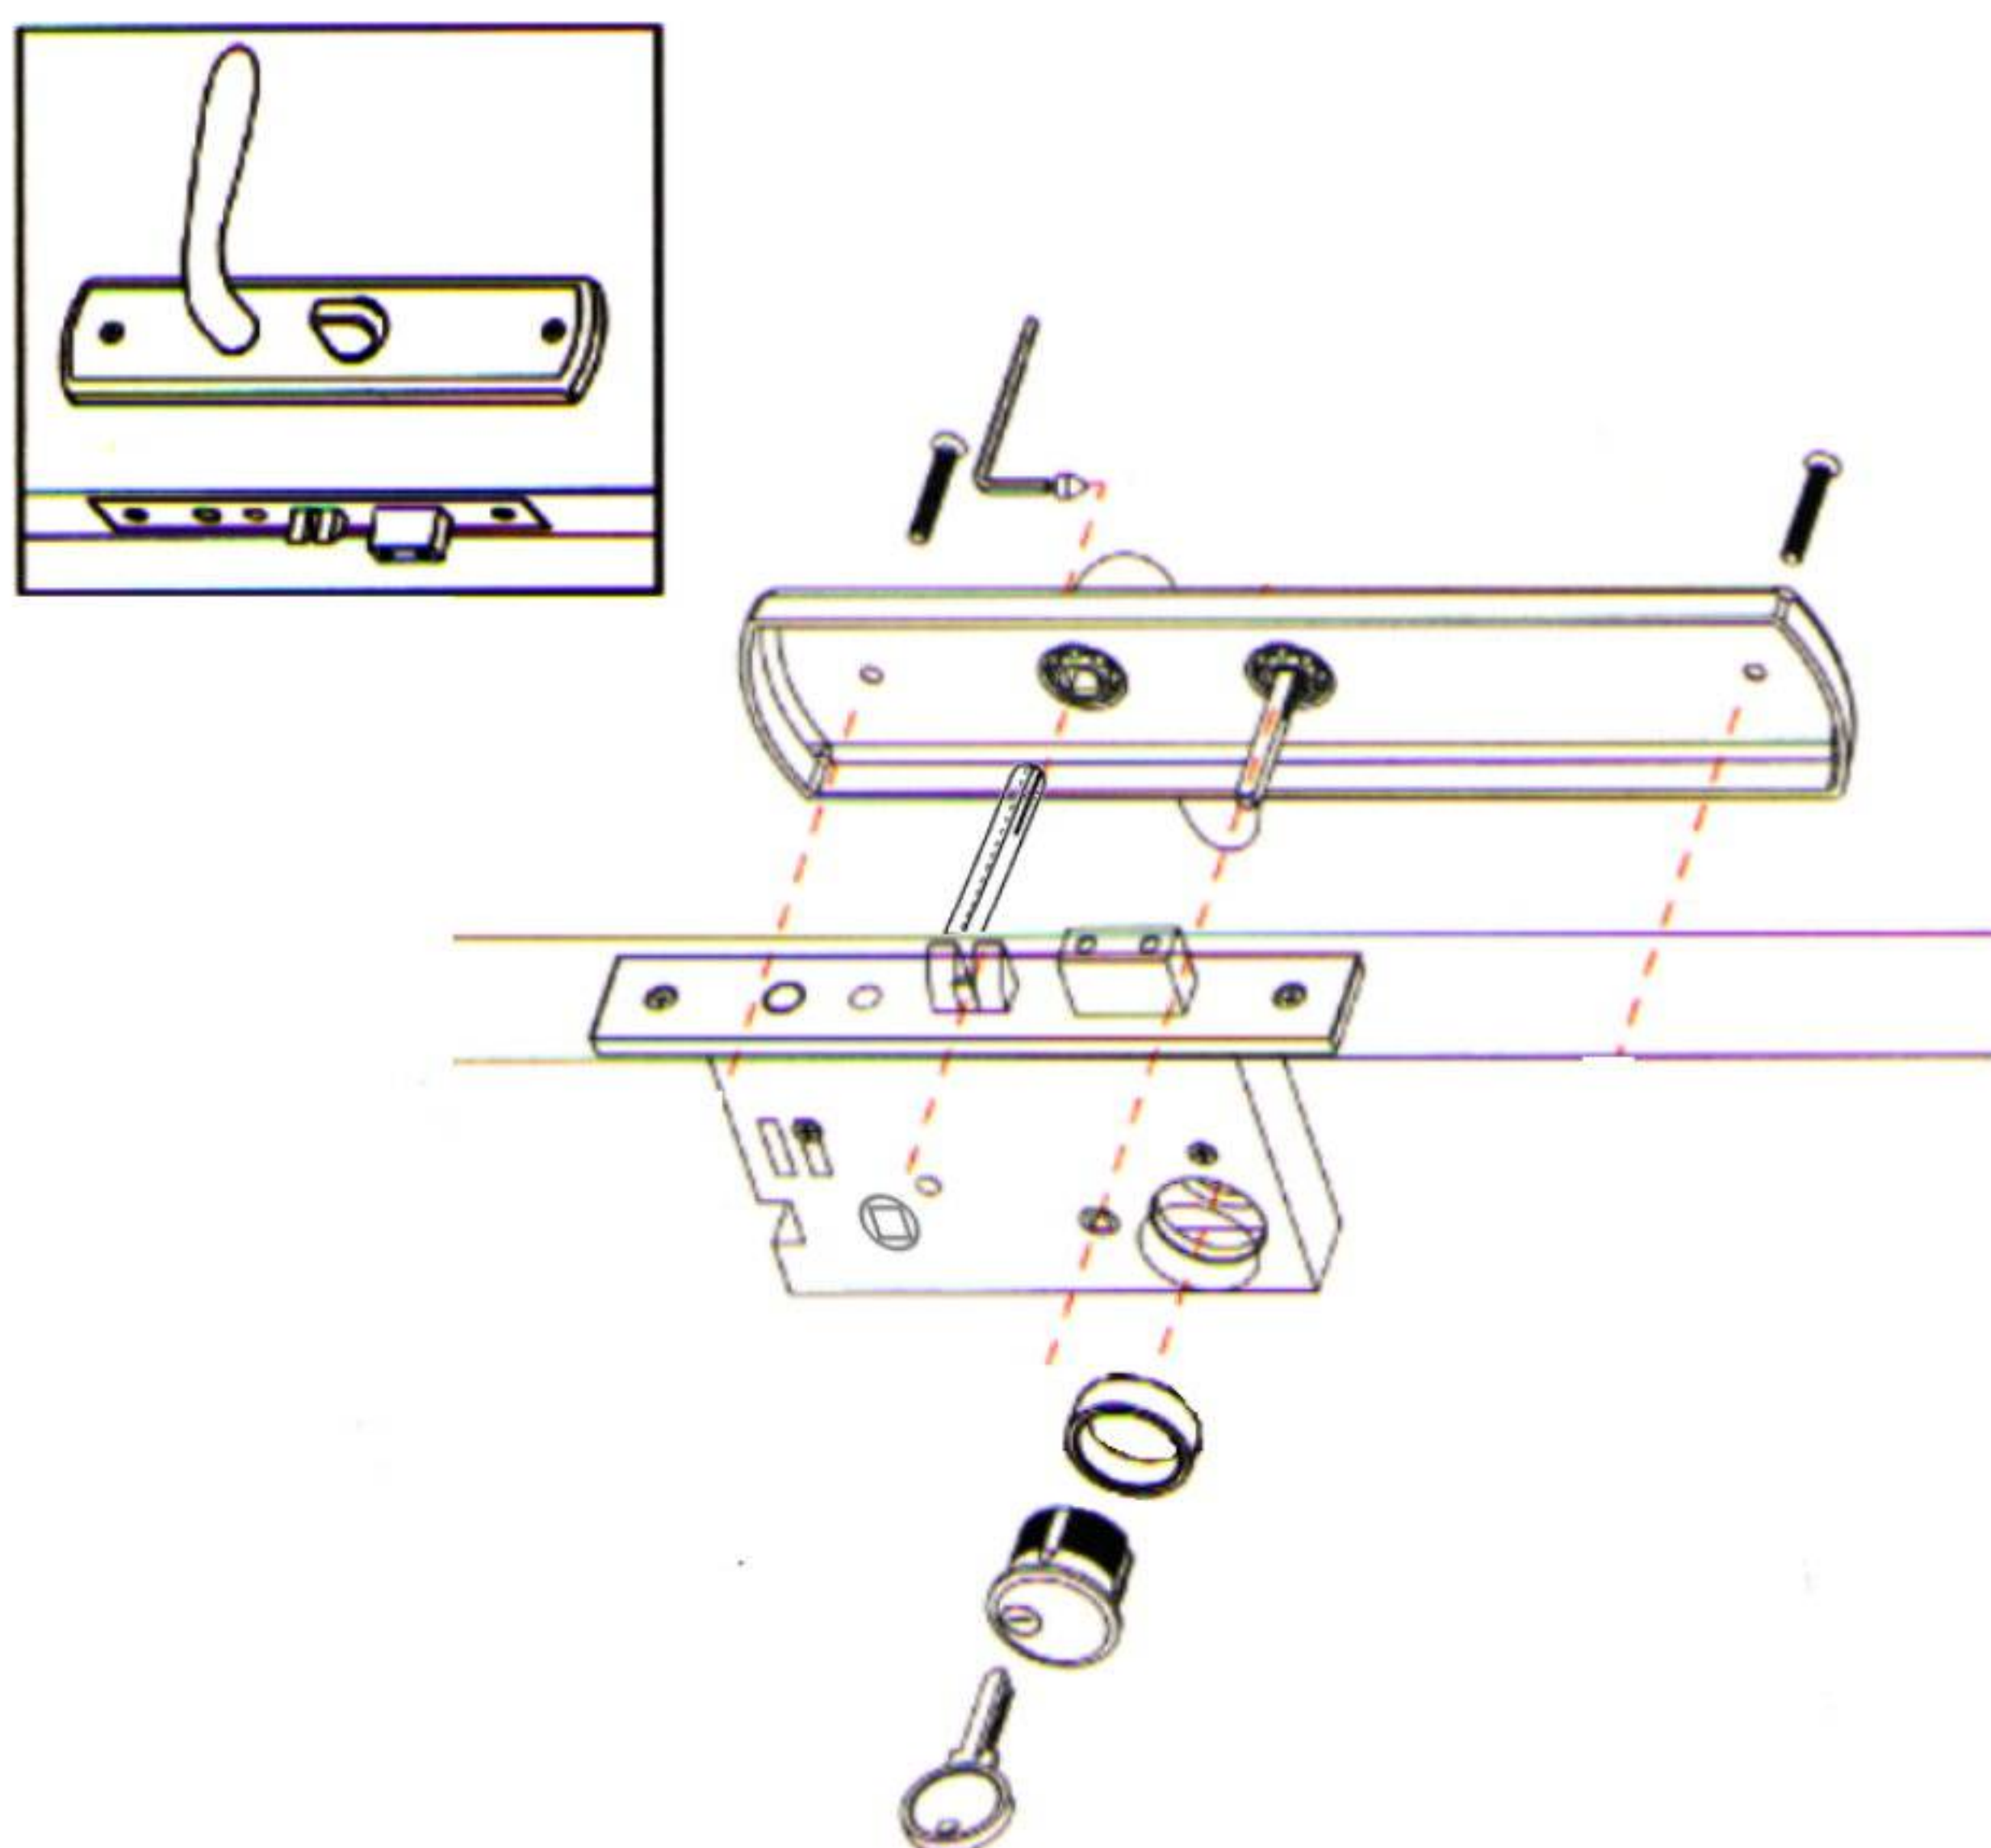

METRO PULL
Lengths 24" - 48" - 72"

SAMPLE EXTERIOR

AUR580 MWP Interior

SAMPLE INTERIOR

- Stock Finishes:**
- US15 - Satin Nickel
 - US14 - Polished Nickel
 - US19 - Flat Black

Model

AM300 LM
Lever Mortise Set

- Includes:
- HD Mortise 2 1/2" or 2 3/4" Backset (Auto-Locking)
 - Cylinder for 1 3/4" to 2 3/4" Thick Door
 - Multiple Interior Trim Options

Kit Pricing Available

• **exclusive doorhardware** •

SAMPLE INSTALLATION

• exclusive doorhardware •

AM300 Installation Template

INSTRUCTION TEMPLATE FOR INSTALLATION OF AM300 SERIES MORTISE LOCKSET 2 1/2" BACKSET

UL Rated for 3hr - M1 Mortise Series - LISTED R12921

NOT TO SCALE