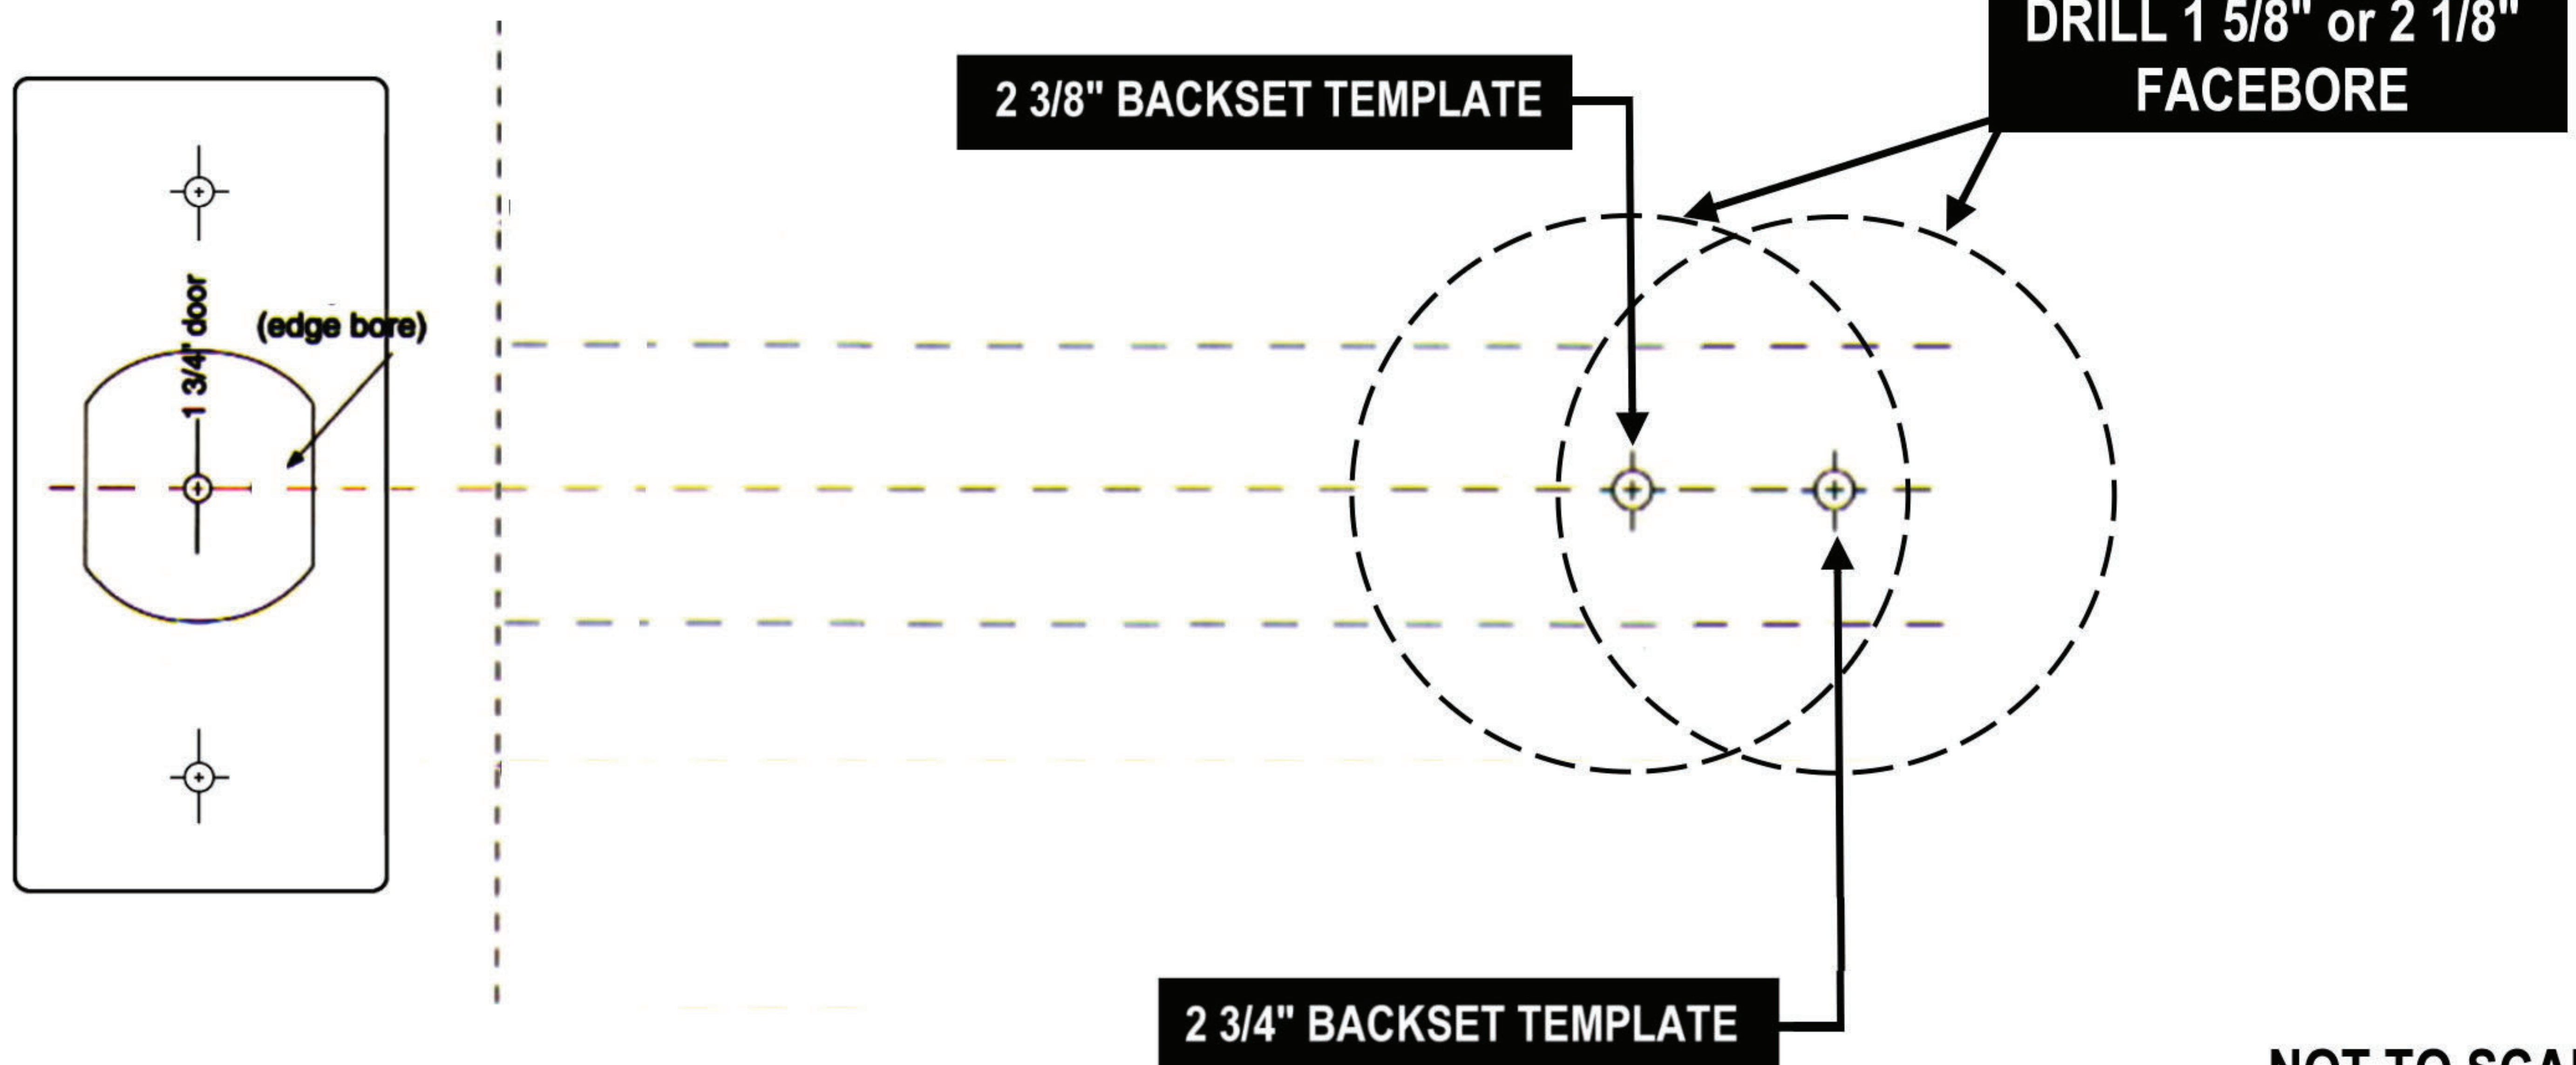

Stock Finishes:

- US15 - Satin Nickel
- US14 - Polished Nickel
- US19 - Flat Black

Model

AUR757 RC
HD Roller Catch Set

Includes:

- HD Square or Round Deadbolt
- 1 3/4" to 2 1/4" Thick Door
- AUR757 HD Adjustable Roller Catch (x 2)

Dead Bolt & Strike

NOT TO SCALE