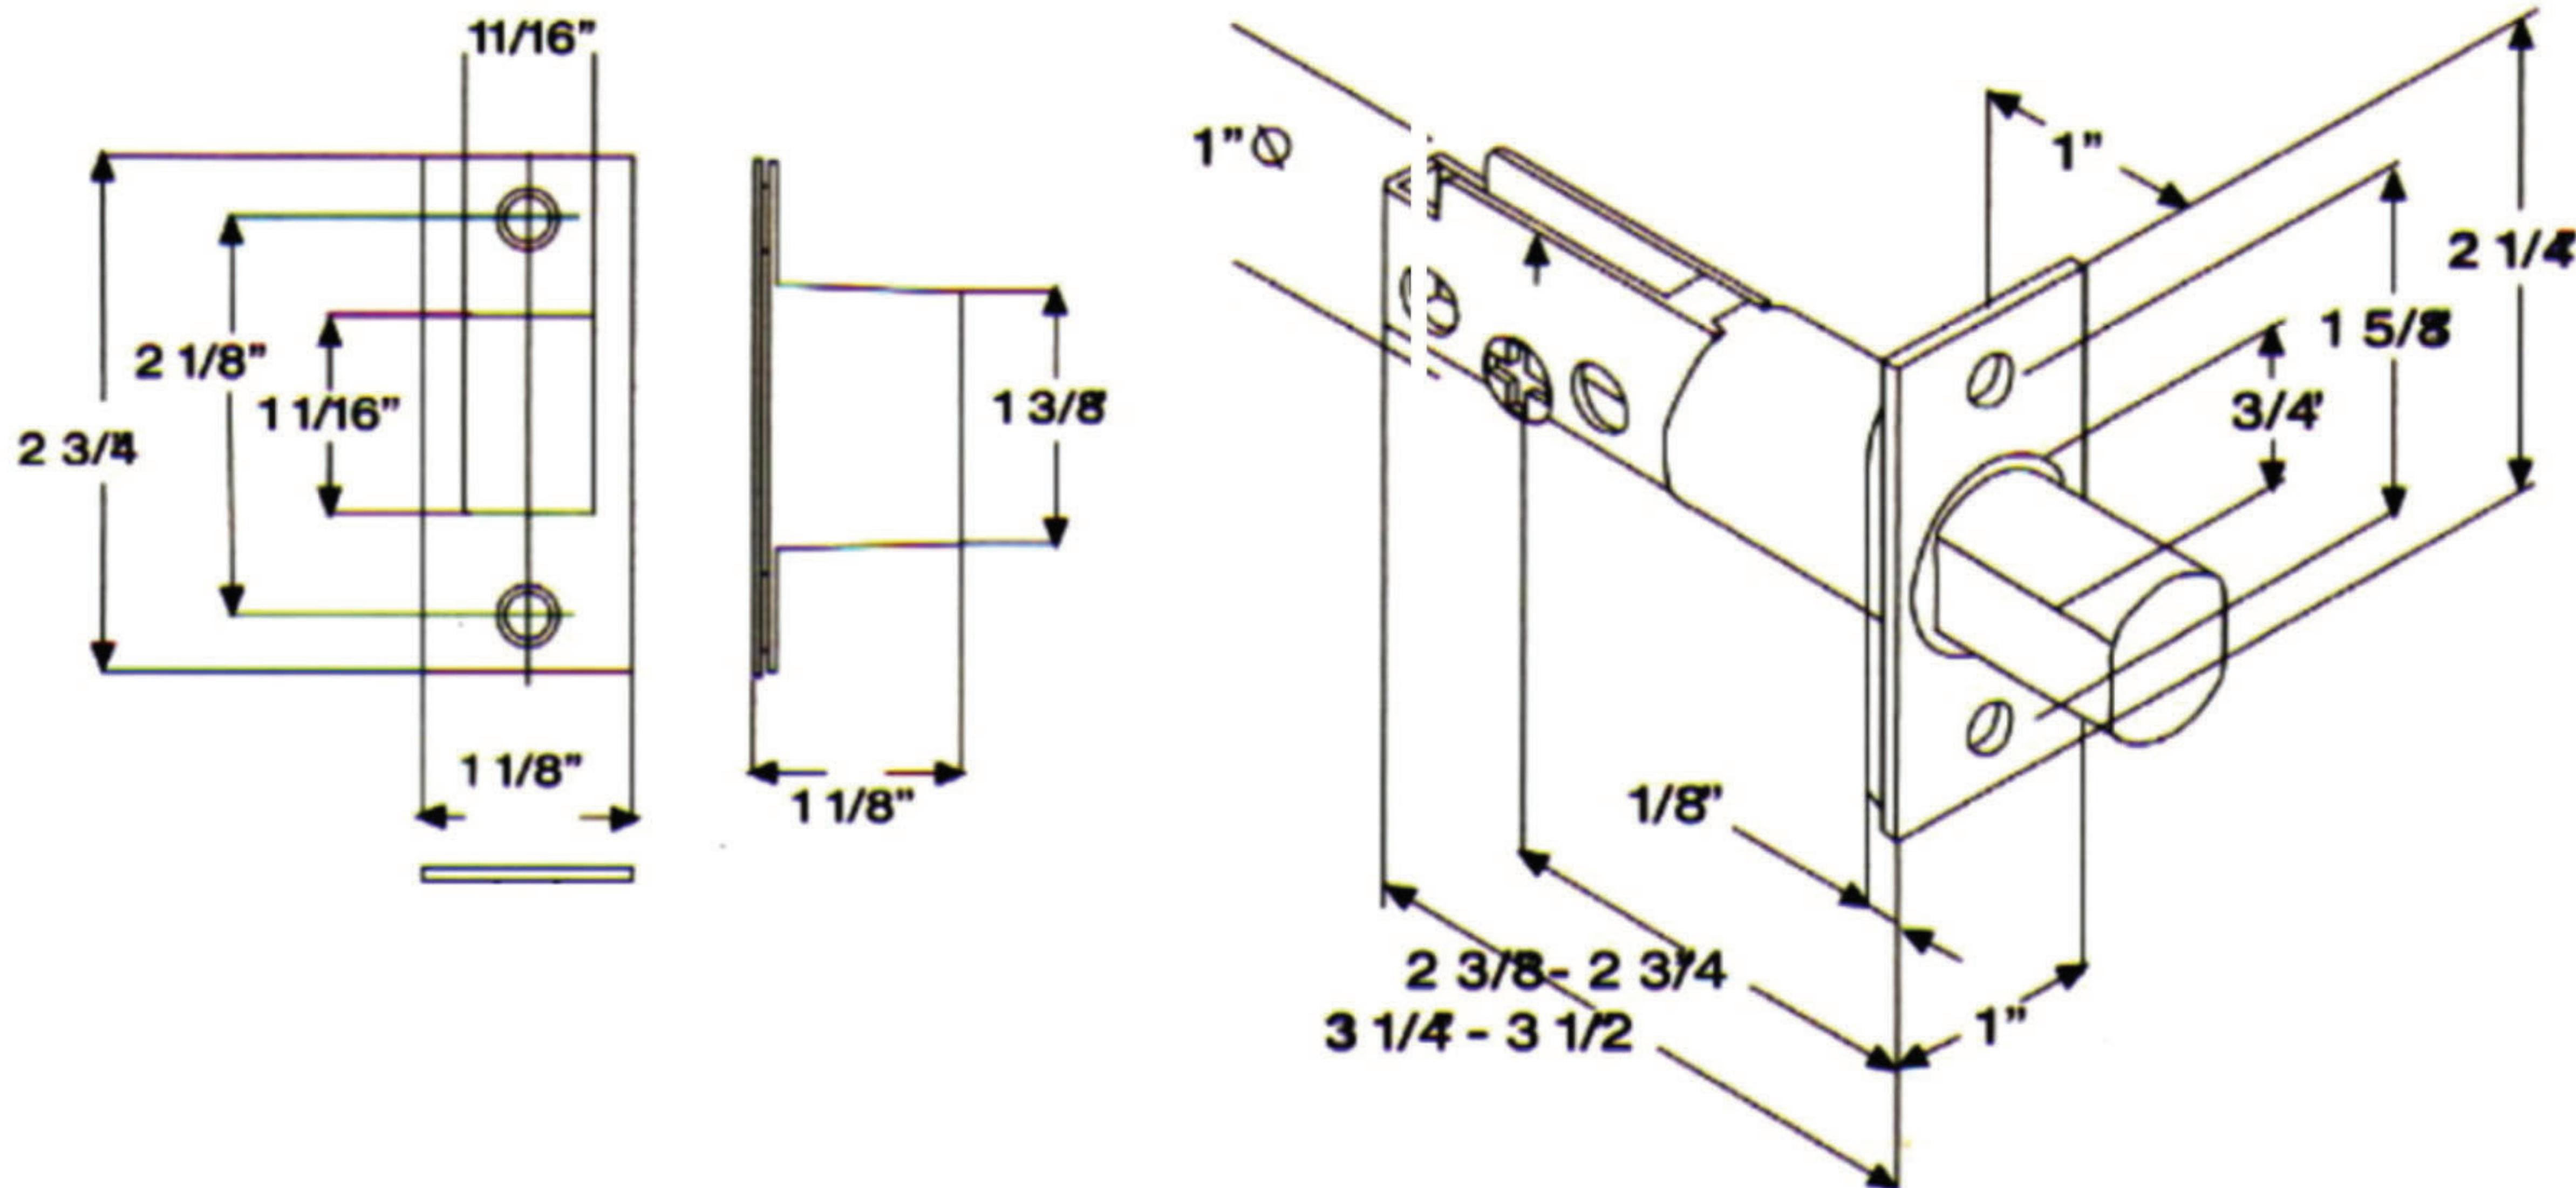

Dead Bolt & Strike