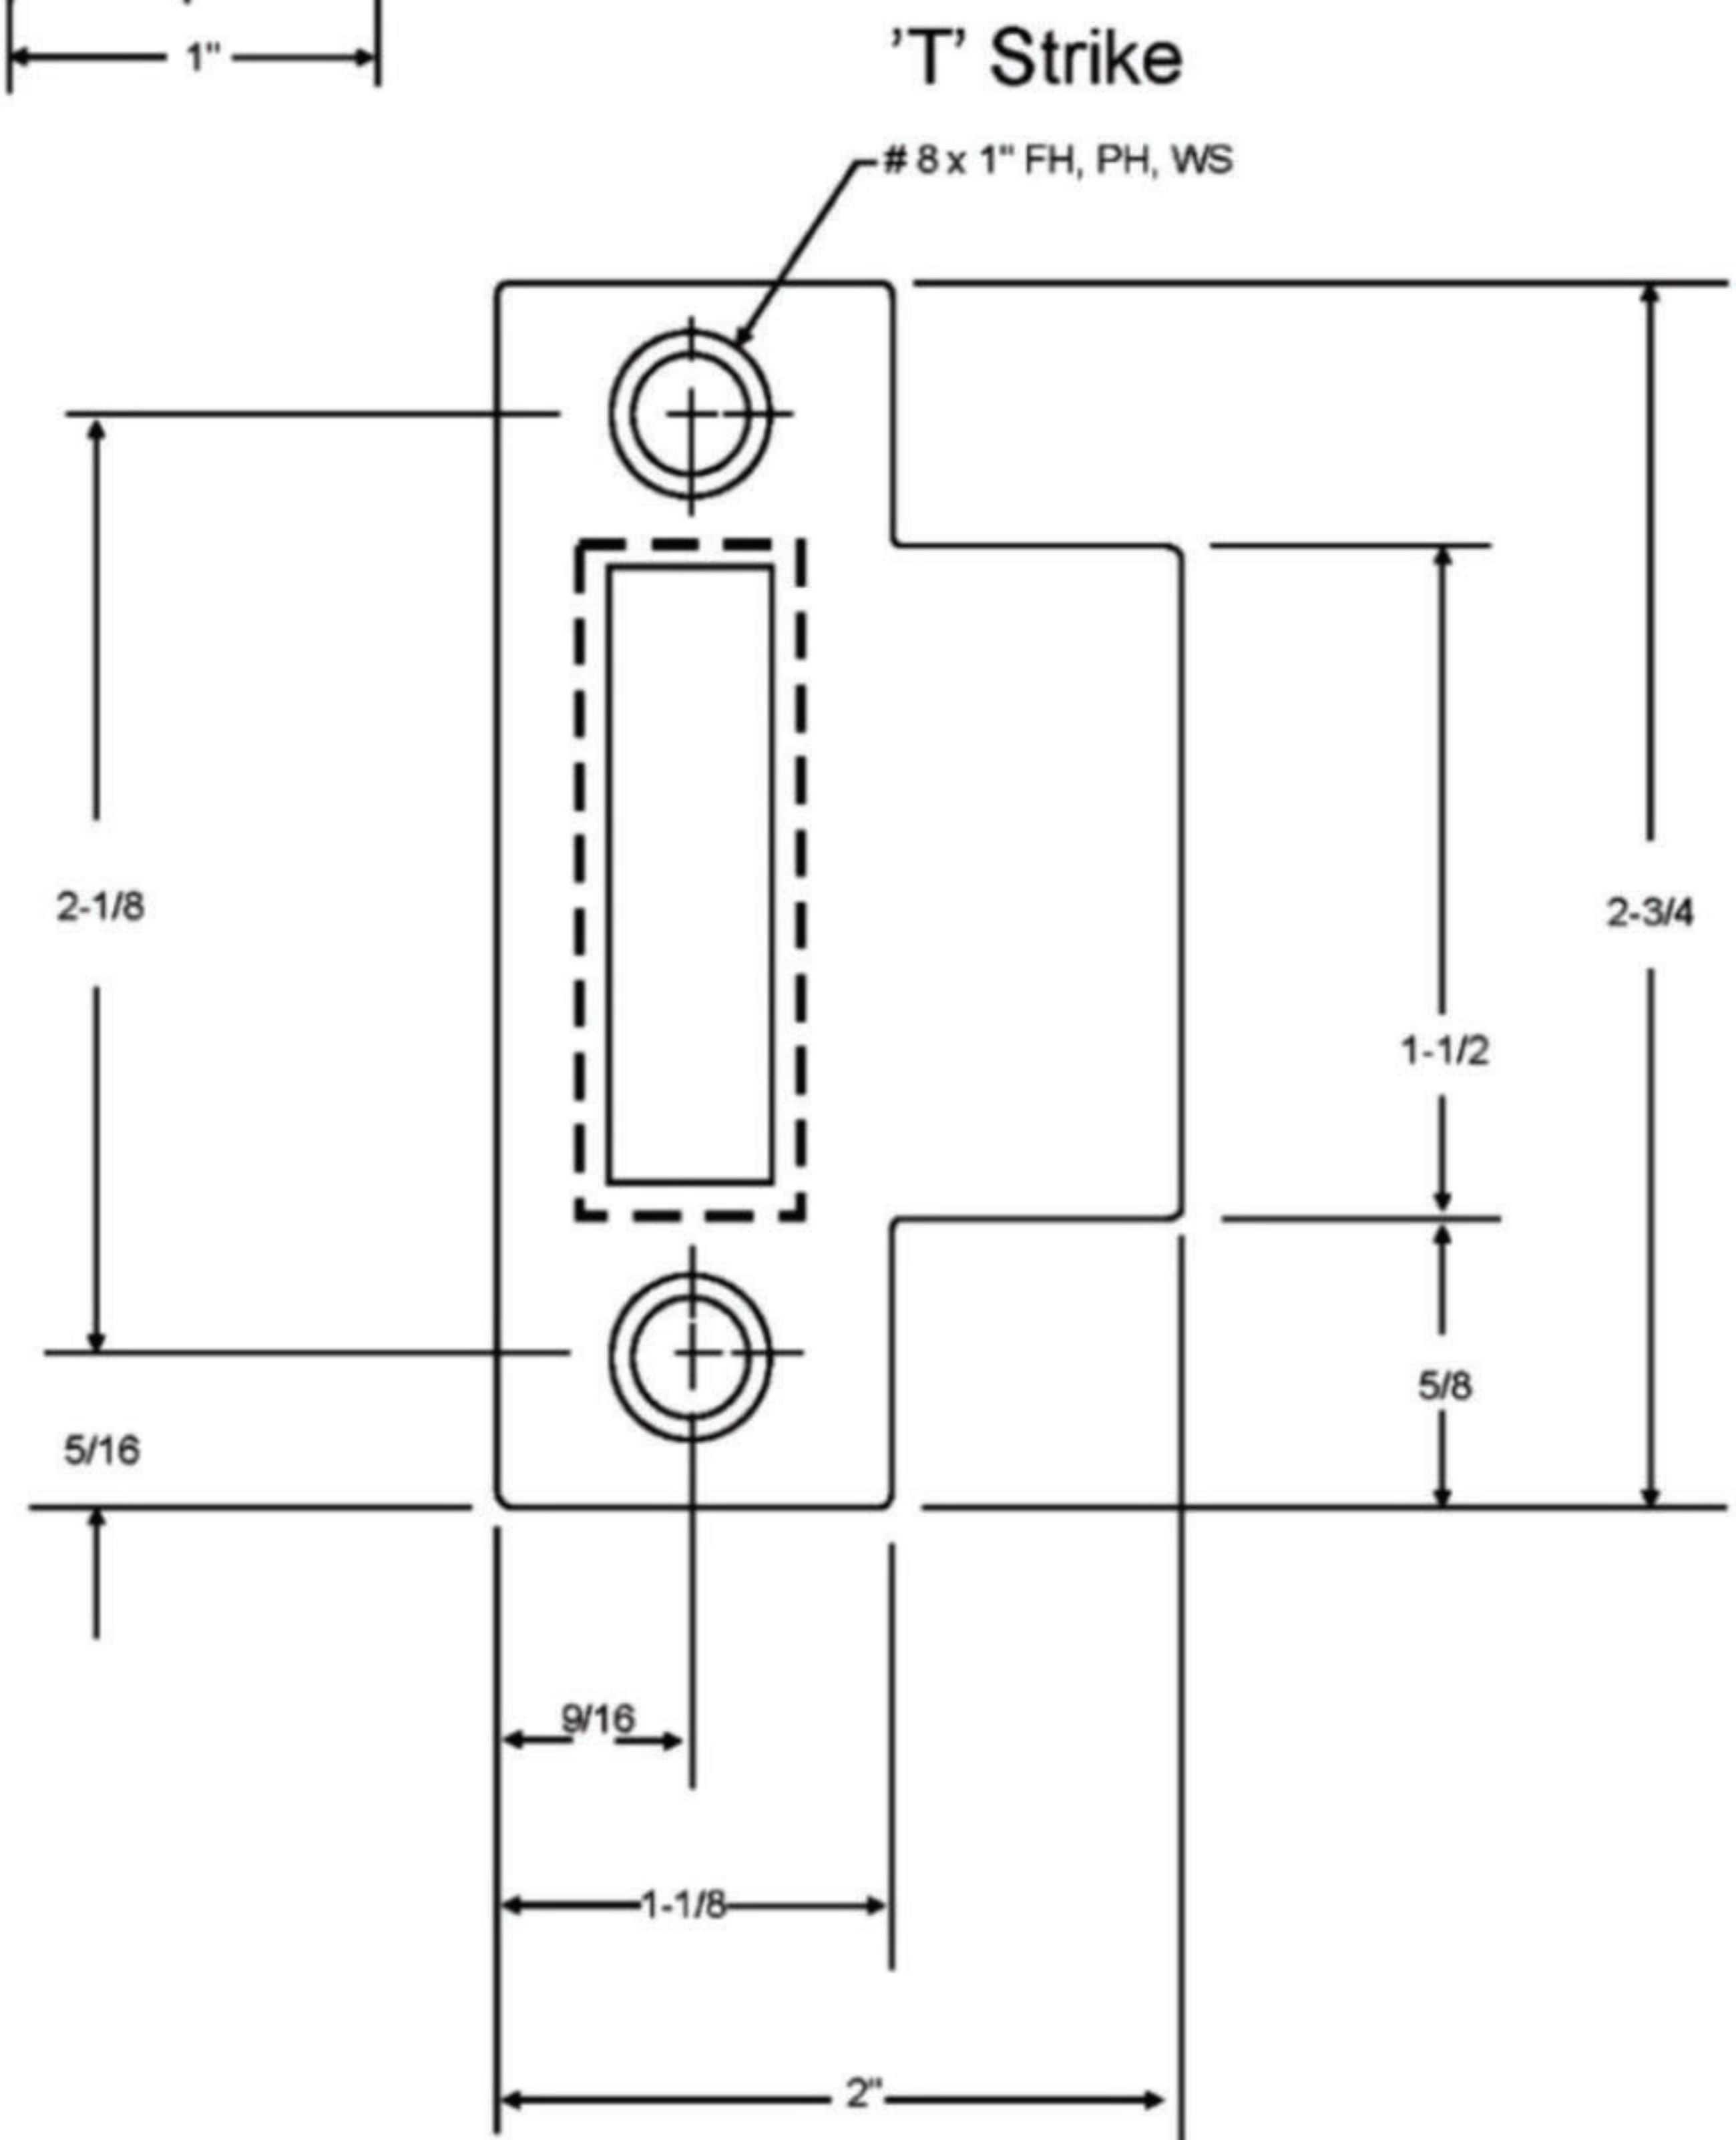

AUR757 INSTALLATION TEMPLATE

July 2017