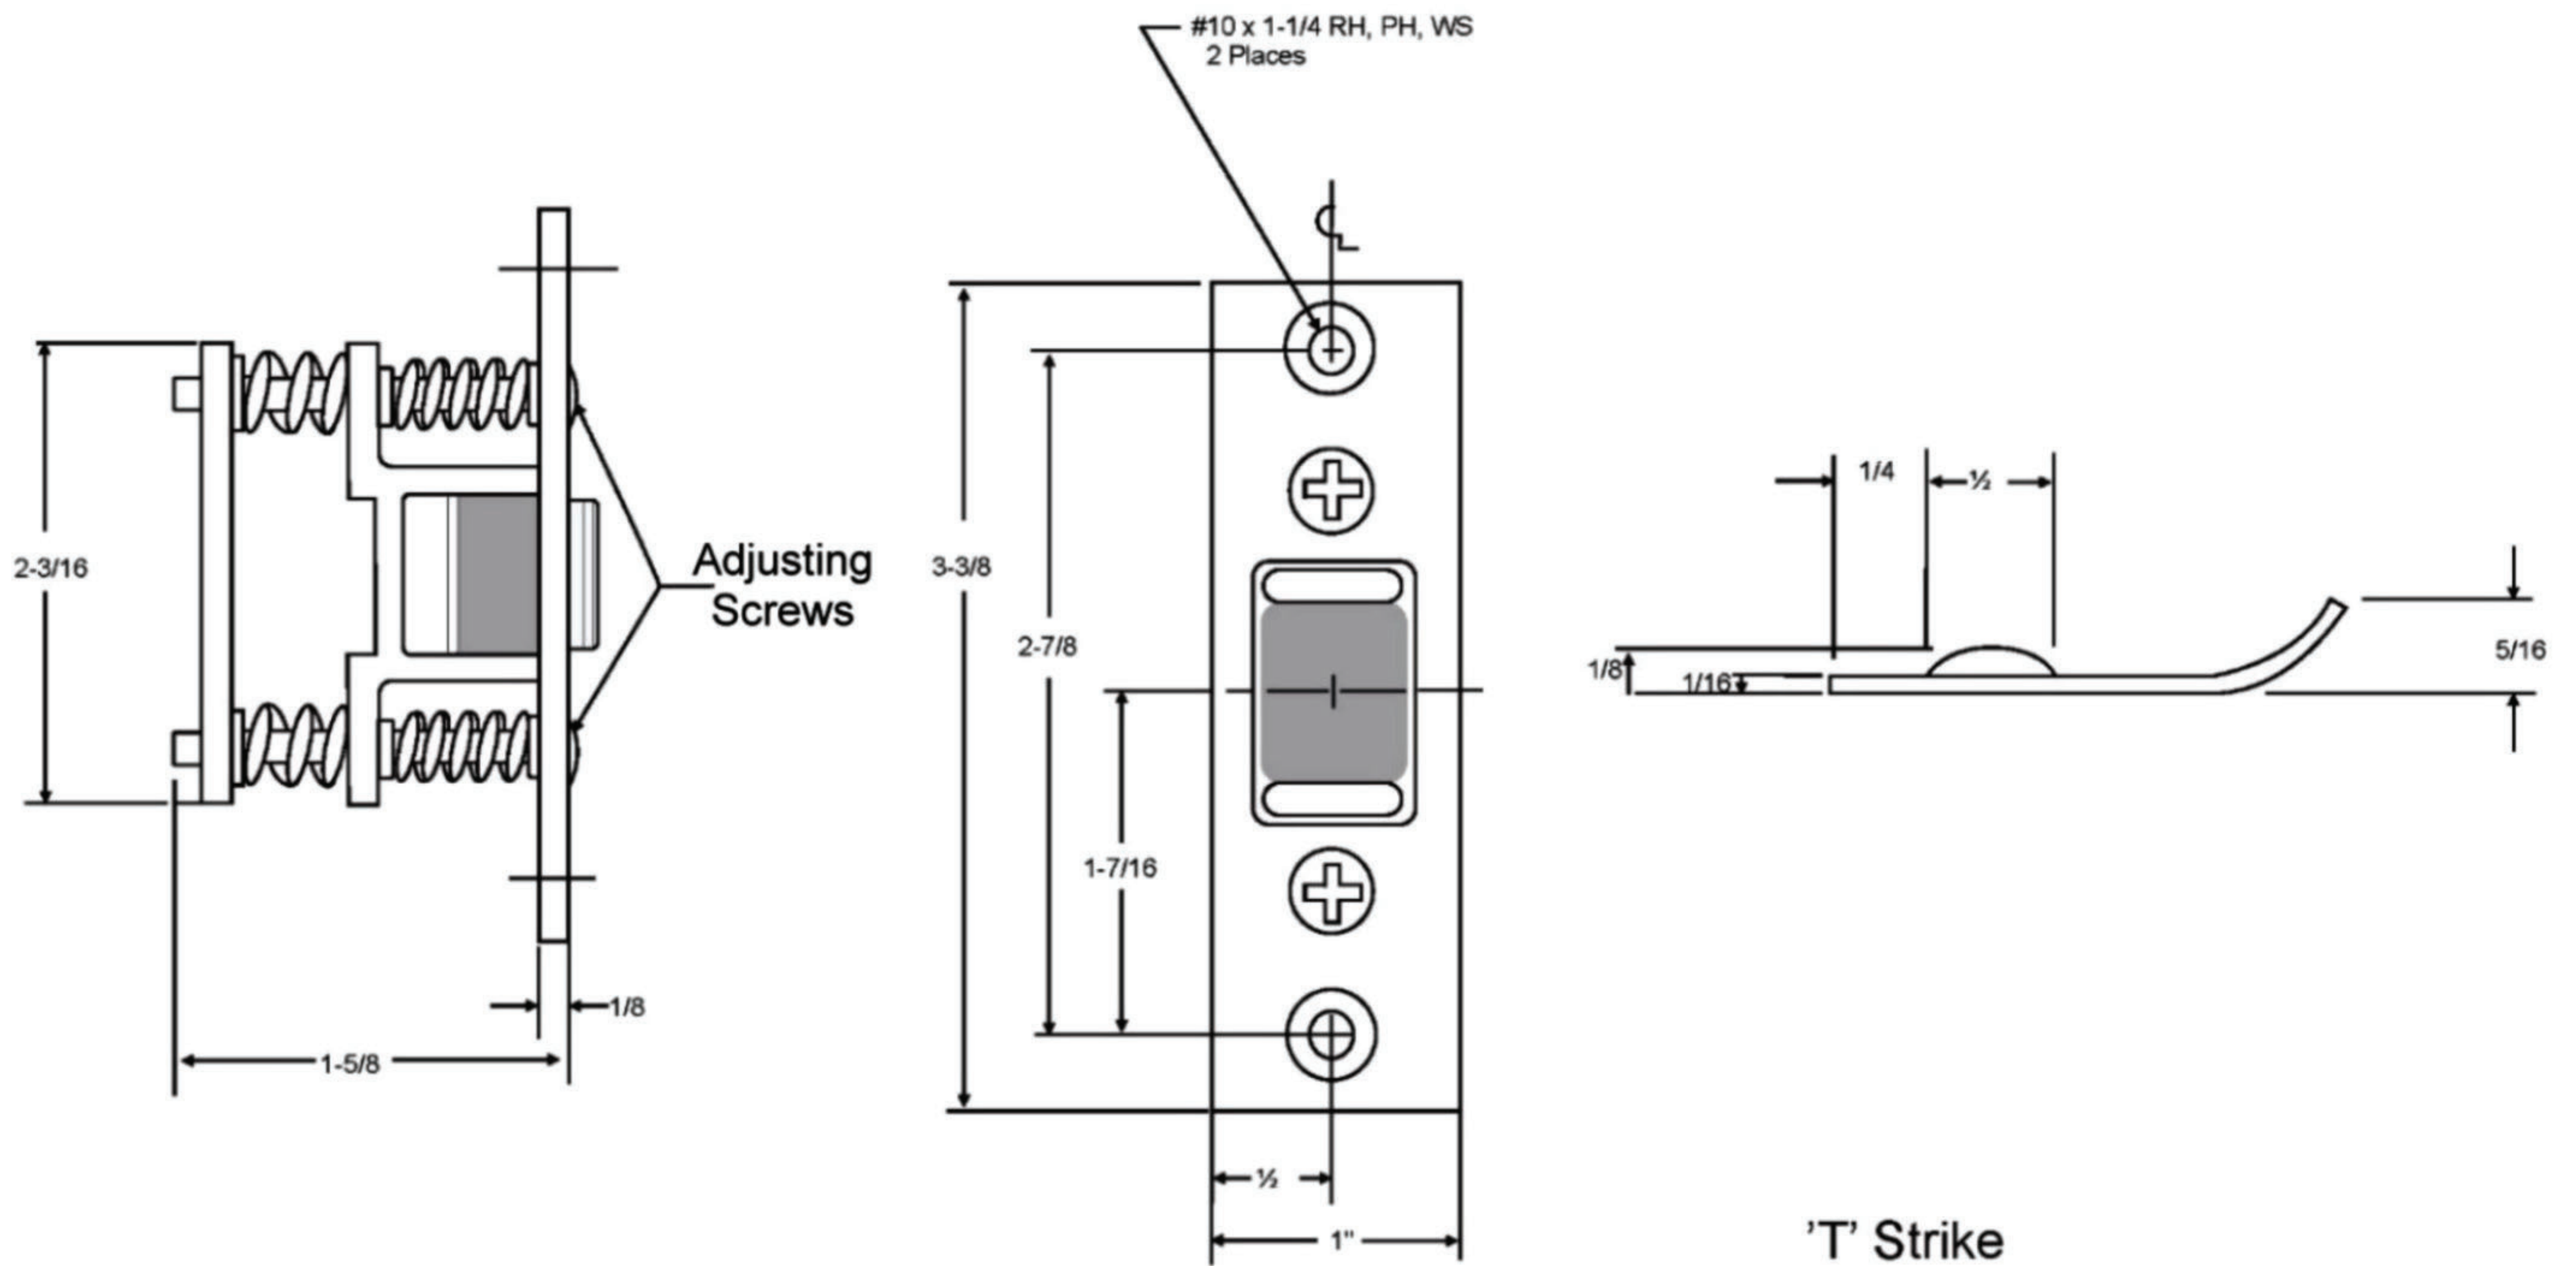

AUR757 INSTALLATION TEMPLATE

July 2017