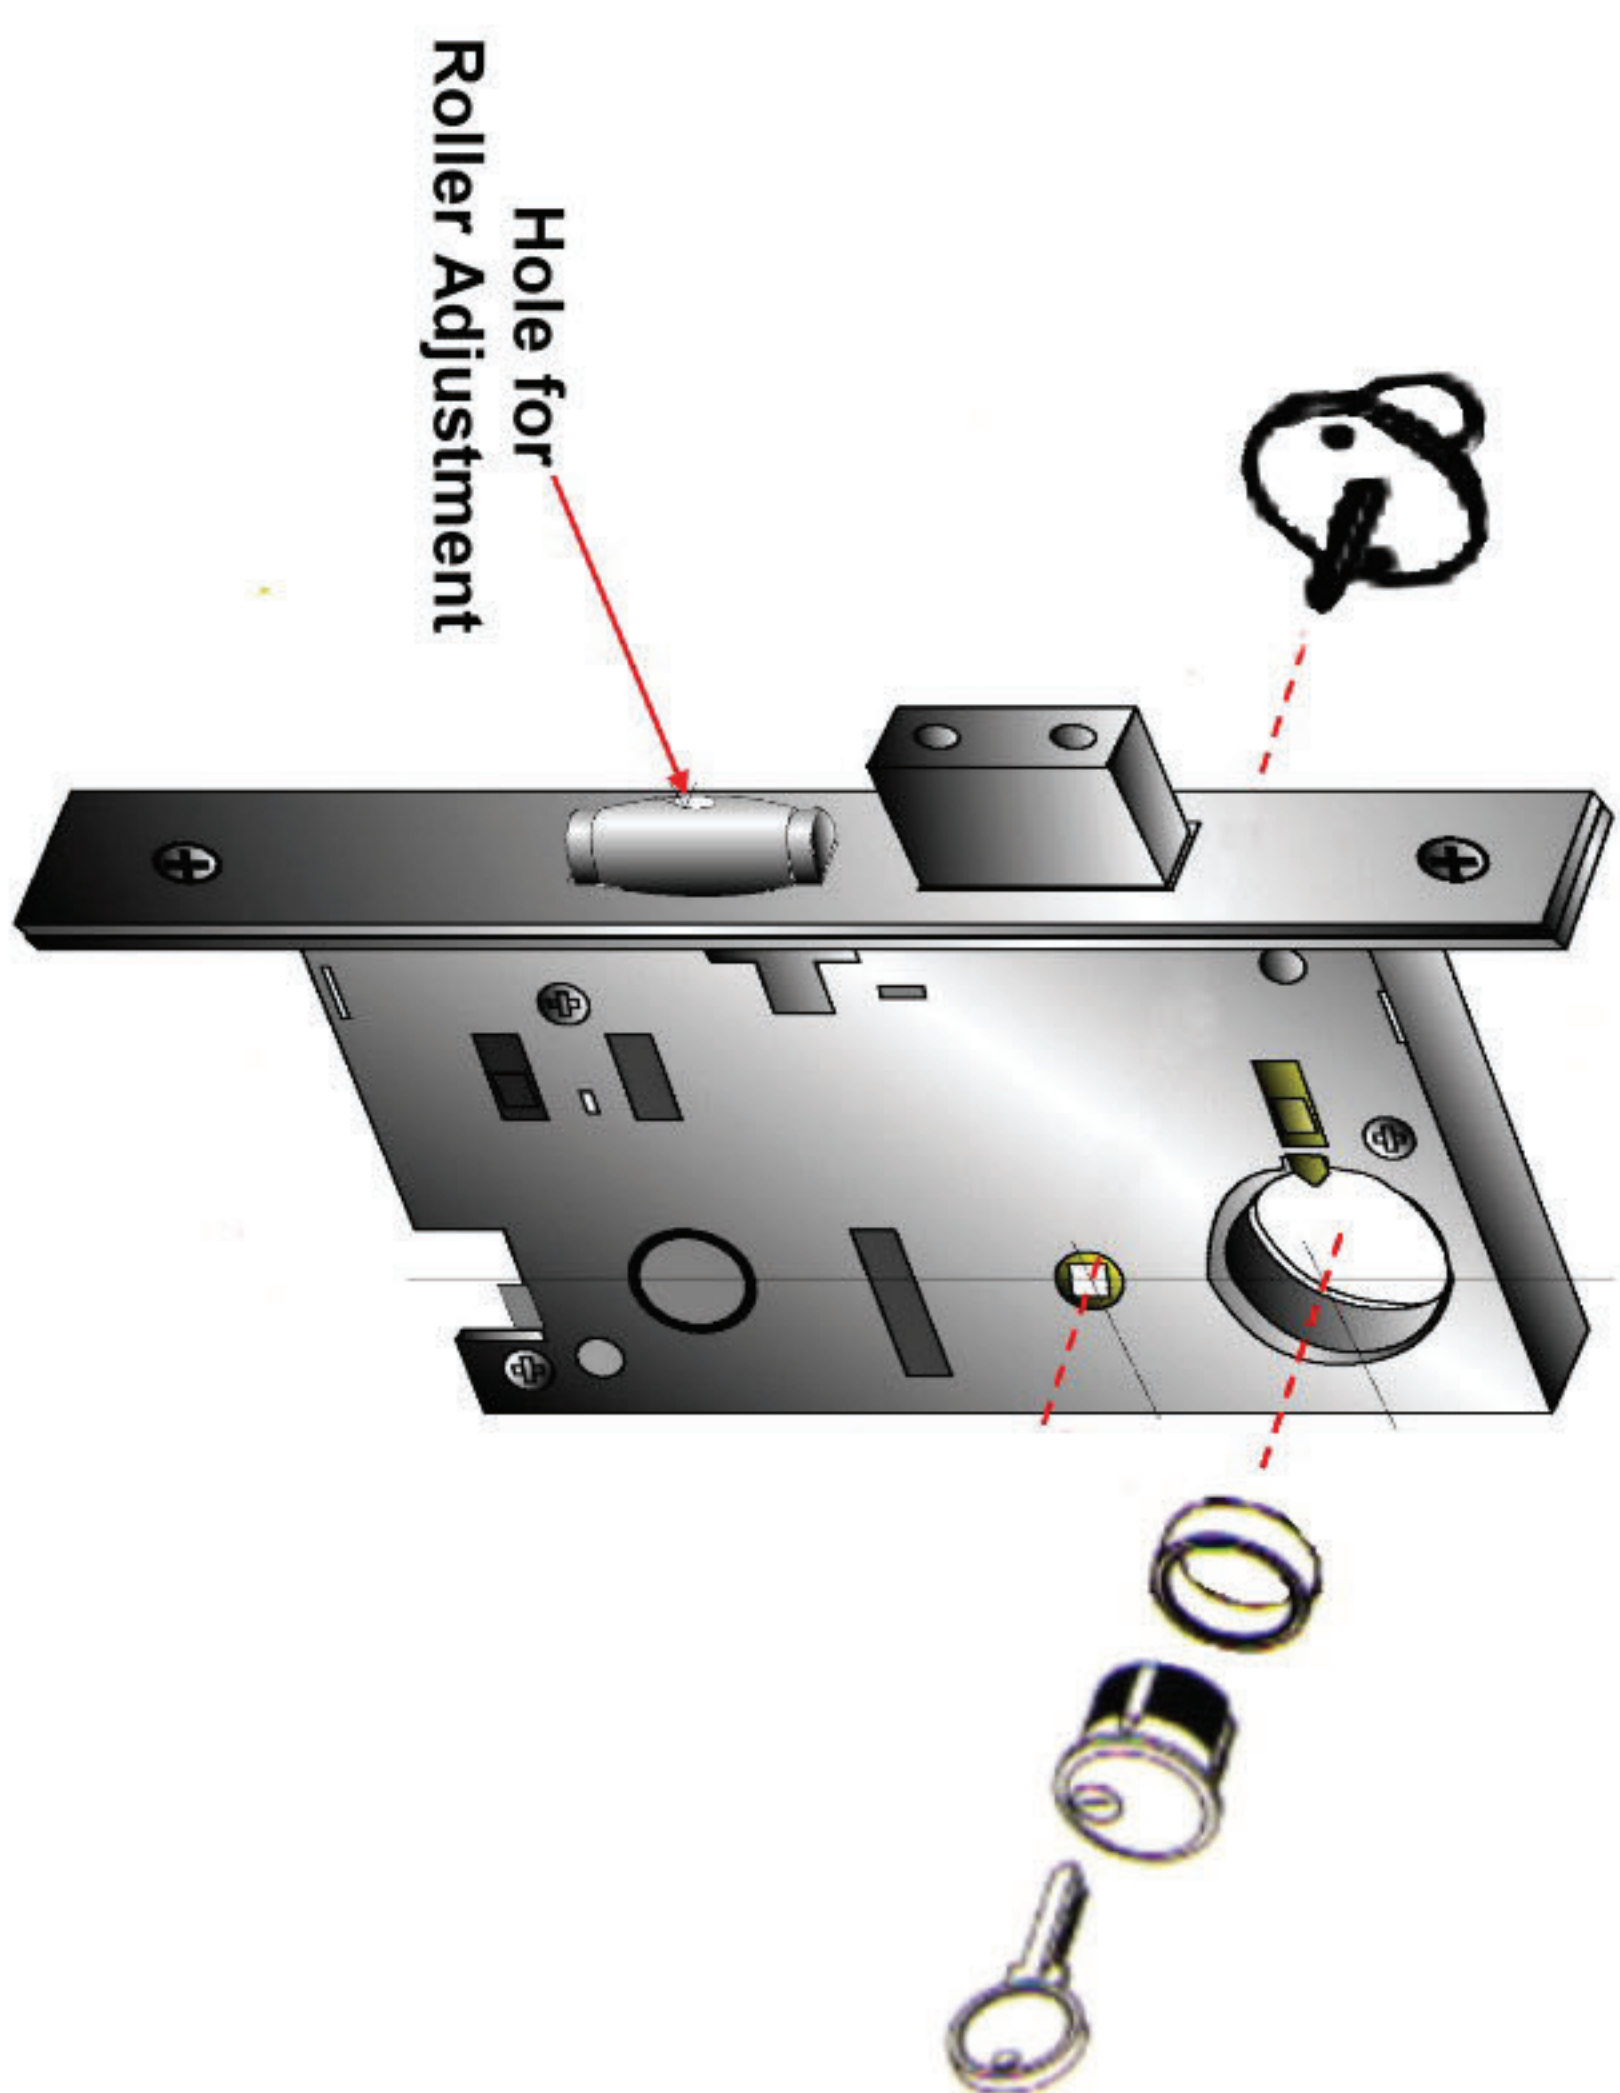

AM648 Installation Template

INSTRUCTION TEMPLATE FOR INSTALLATION OF AM648 SERIES ROLLER MORTISE LOCKSET 2 1/2" BACKSET

UL Rated for 3hr - M1 Mortise Series - LISTED R12921

NOT TO SCALE