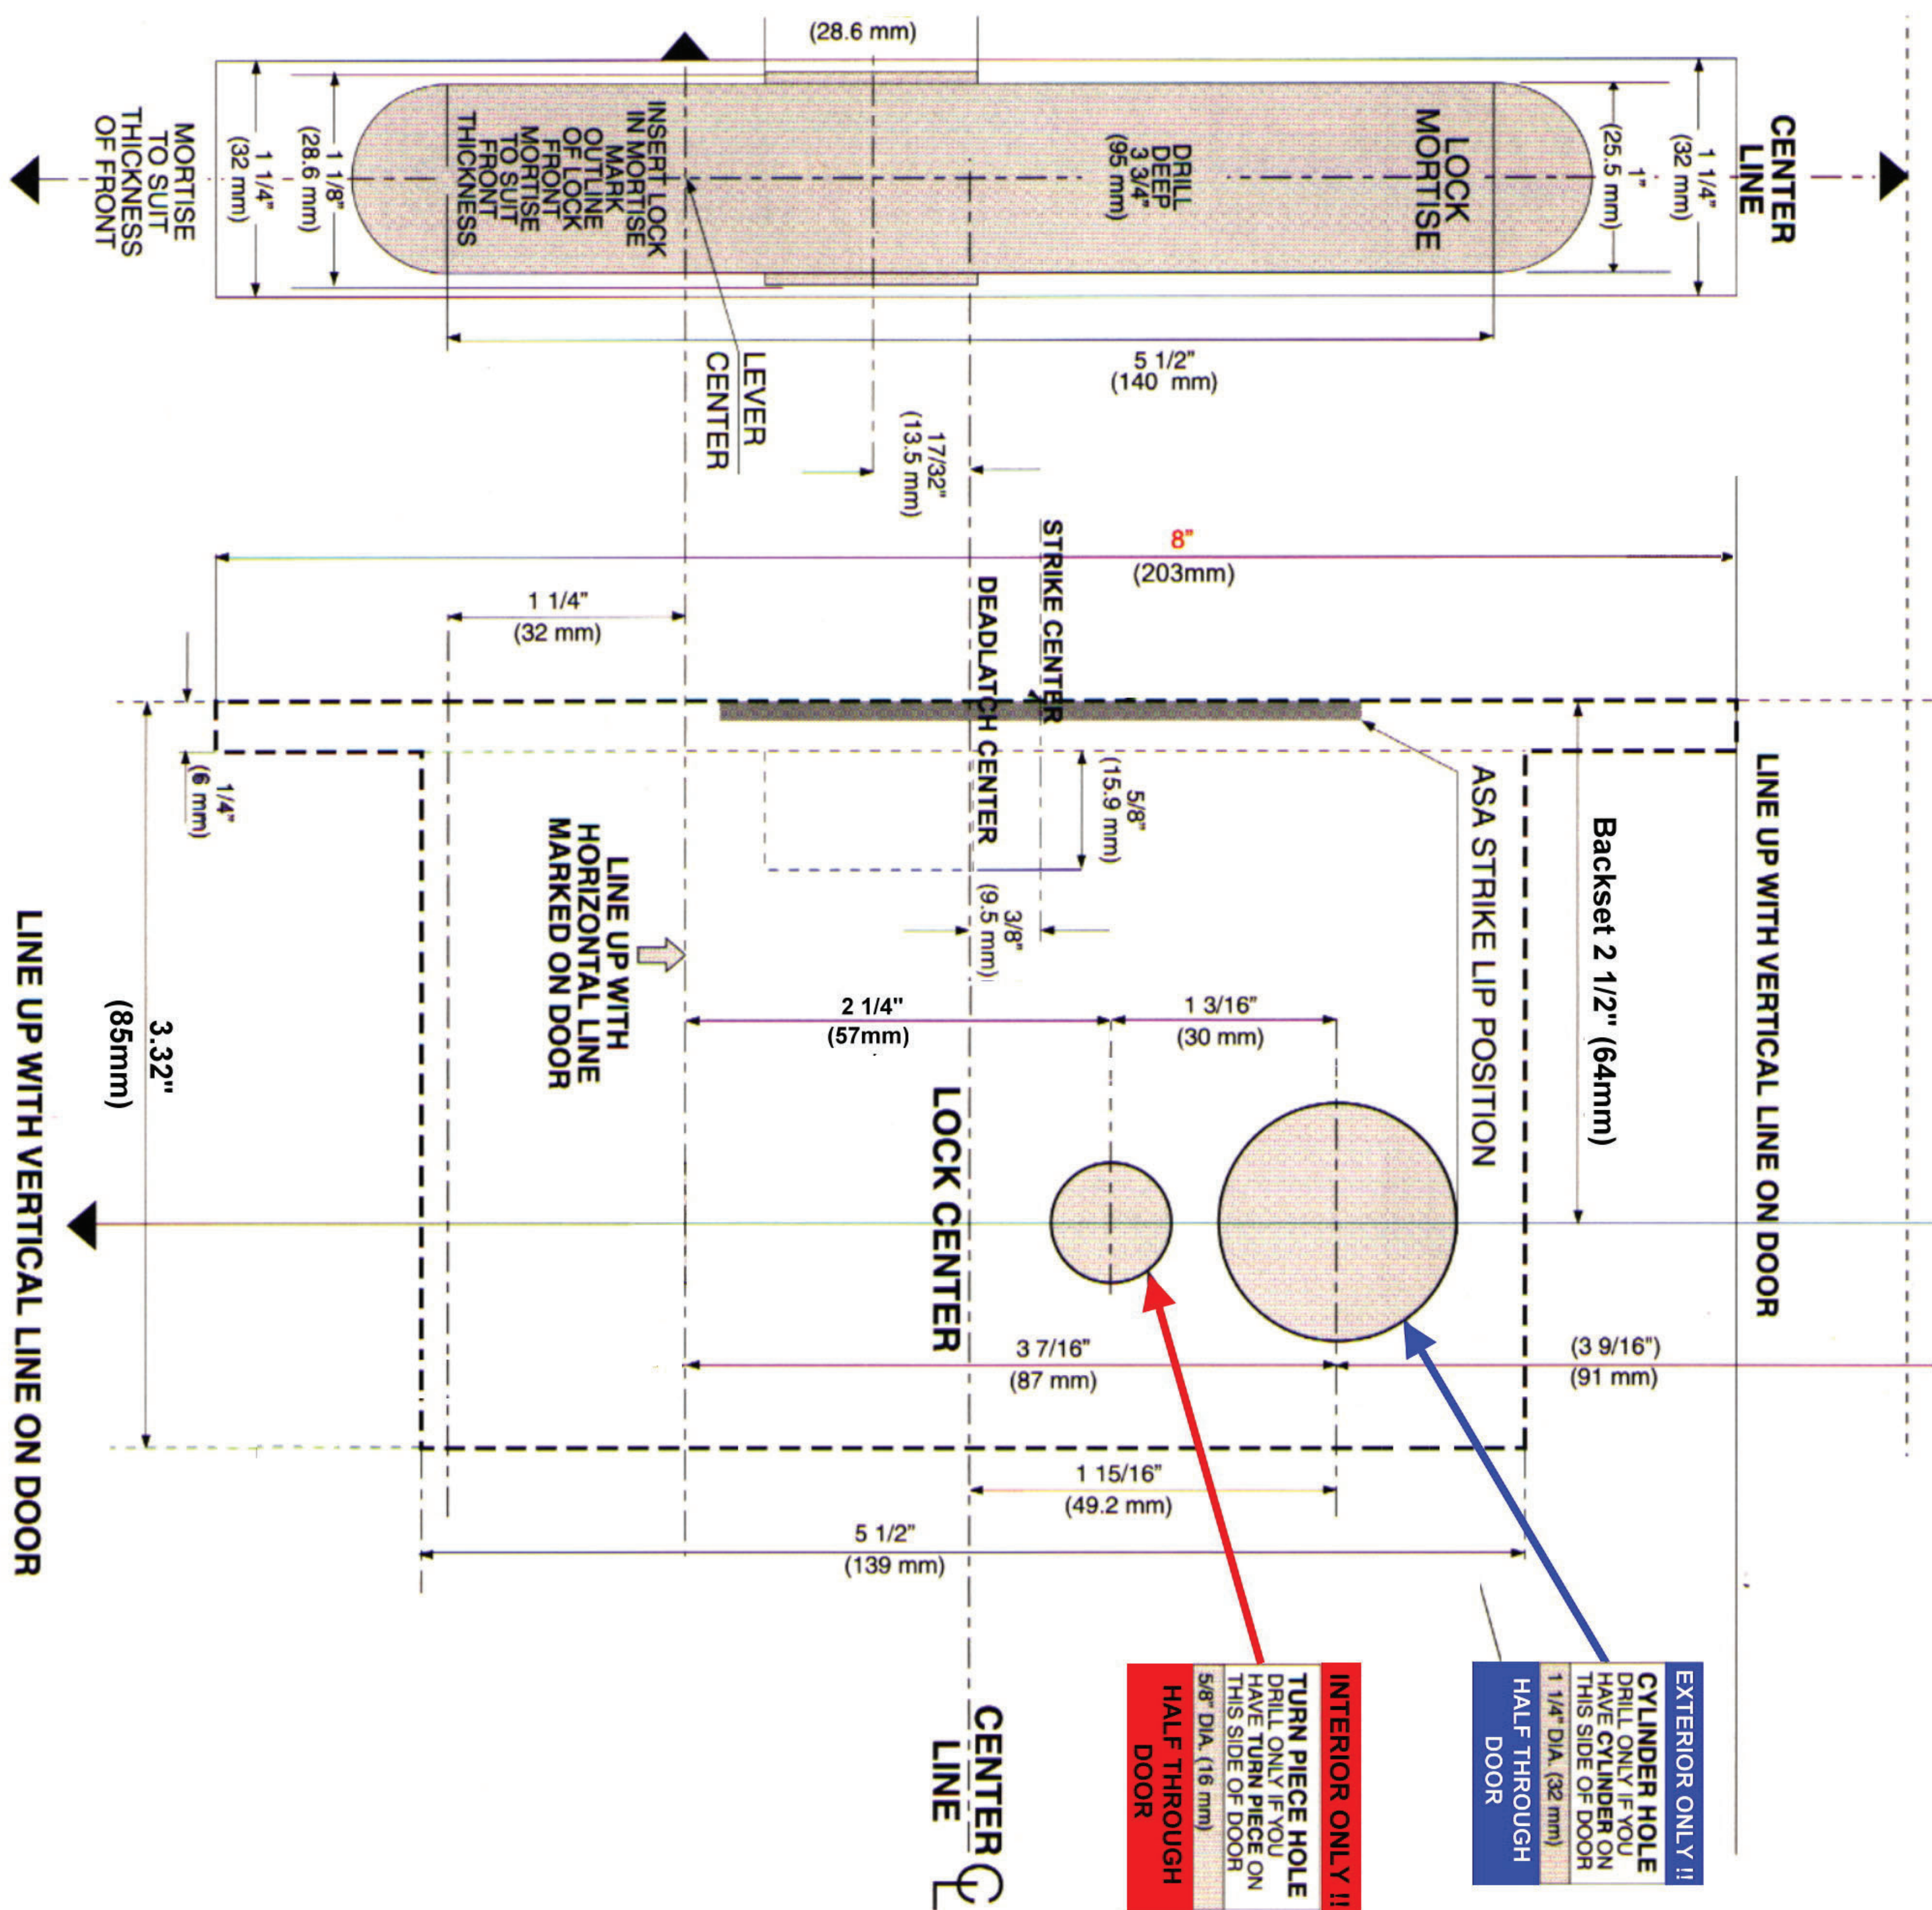

**COSMO PULL**  
Lengths 24" - 48" - 72"

**SAMPLE EXTERIOR**

**METRO OFFSET PULL**  
Lengths 24" - 48" - 72"

**SAMPLE INTERIOR**

- Stock Finishes:**
- US15 - Satin Nickel
  - US14 - Polished Nickel
  - US19 - Flat Black

**Model**

**AM648 RM**  
Roller Mortise Set

- Includes:**
- HD Mortise 2 1/2" Backset
  - Cylinder for 1 3/4" to 2 3/4" Thick Door
  - Interior Turnpiece

Kit Pricing Available

**EXCLUSIVE DOOR HARDWARE**

# ***SAMPLE INSTALLATION***

EXCLUSIVE DOOR HARDWARE

## INSTRUCTION TEMPLATE FOR INSTALLATION OF AM648 SERIES ROLLER MORTISE LOCKSET 2 1/2" BACKSET

UL Rated for 3hr - M1 Mortise Series - LISTED R12921

NOT TO SCALE