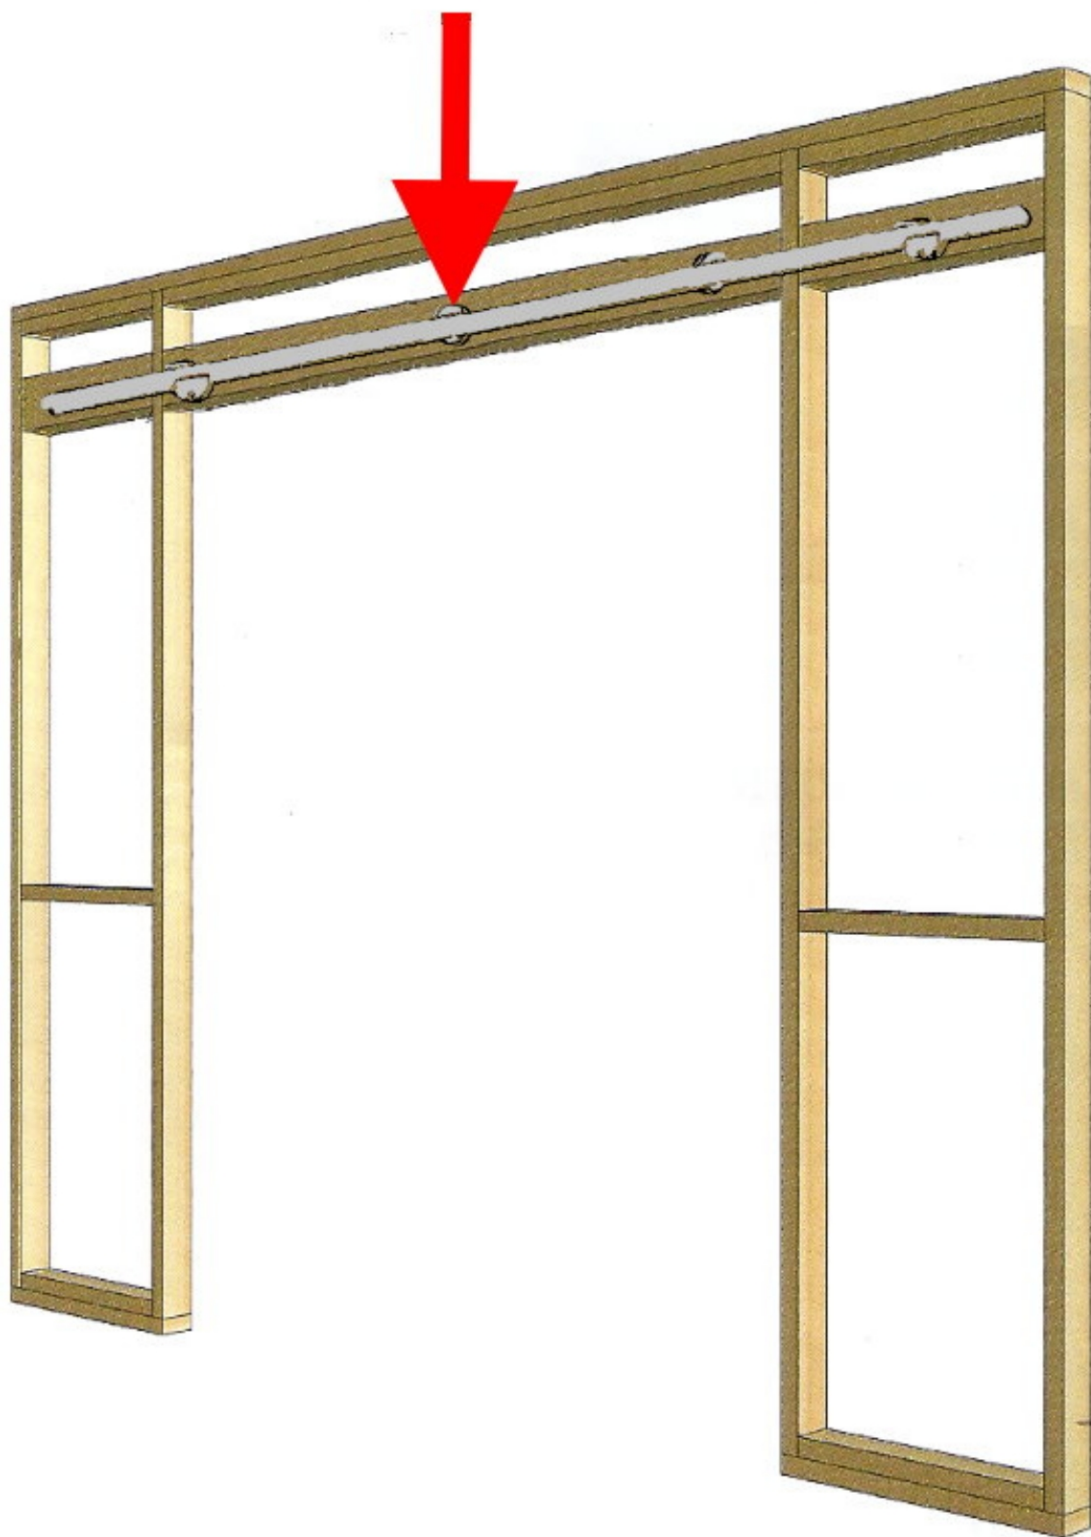

ATTN: INSTALLERS !!!

**This installation requires
SOLID WOOD BACKING !!!
Minimum 2 x 6 construction**