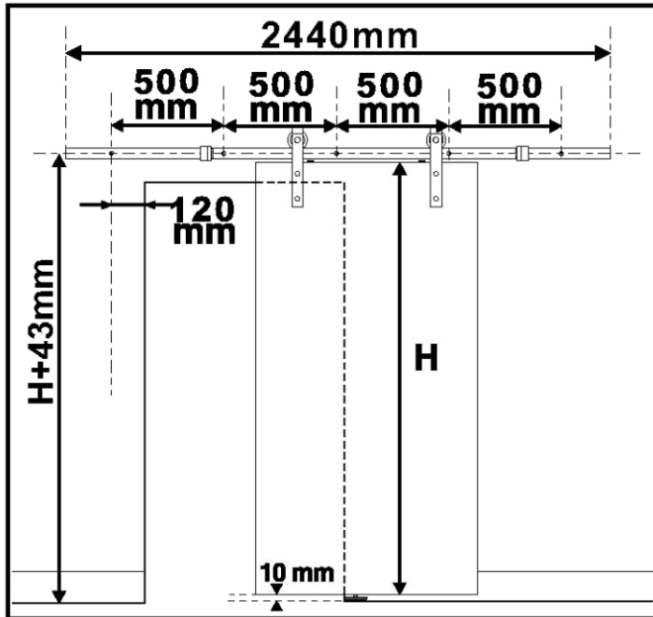

Installation Manual

Please Read Carefully!