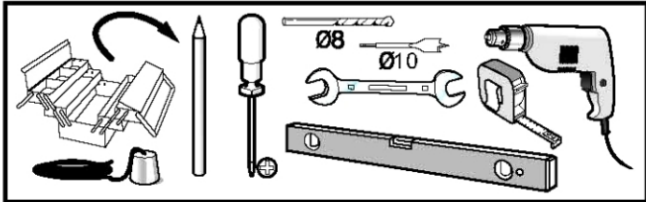

Installation Manual

Please Read Carefully!