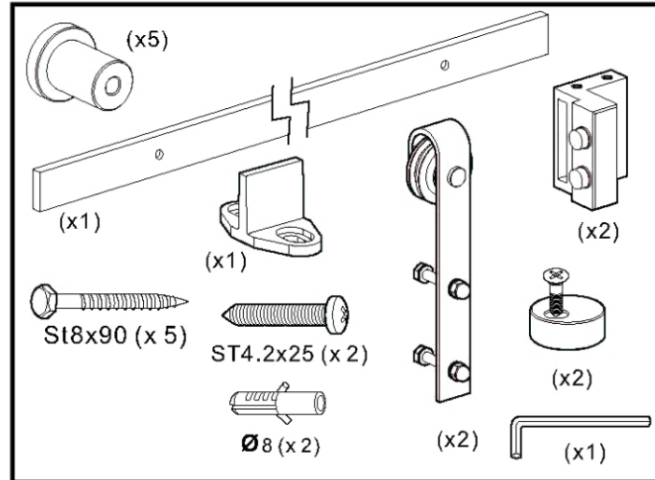

Installation Manual

Please Read Carefully!