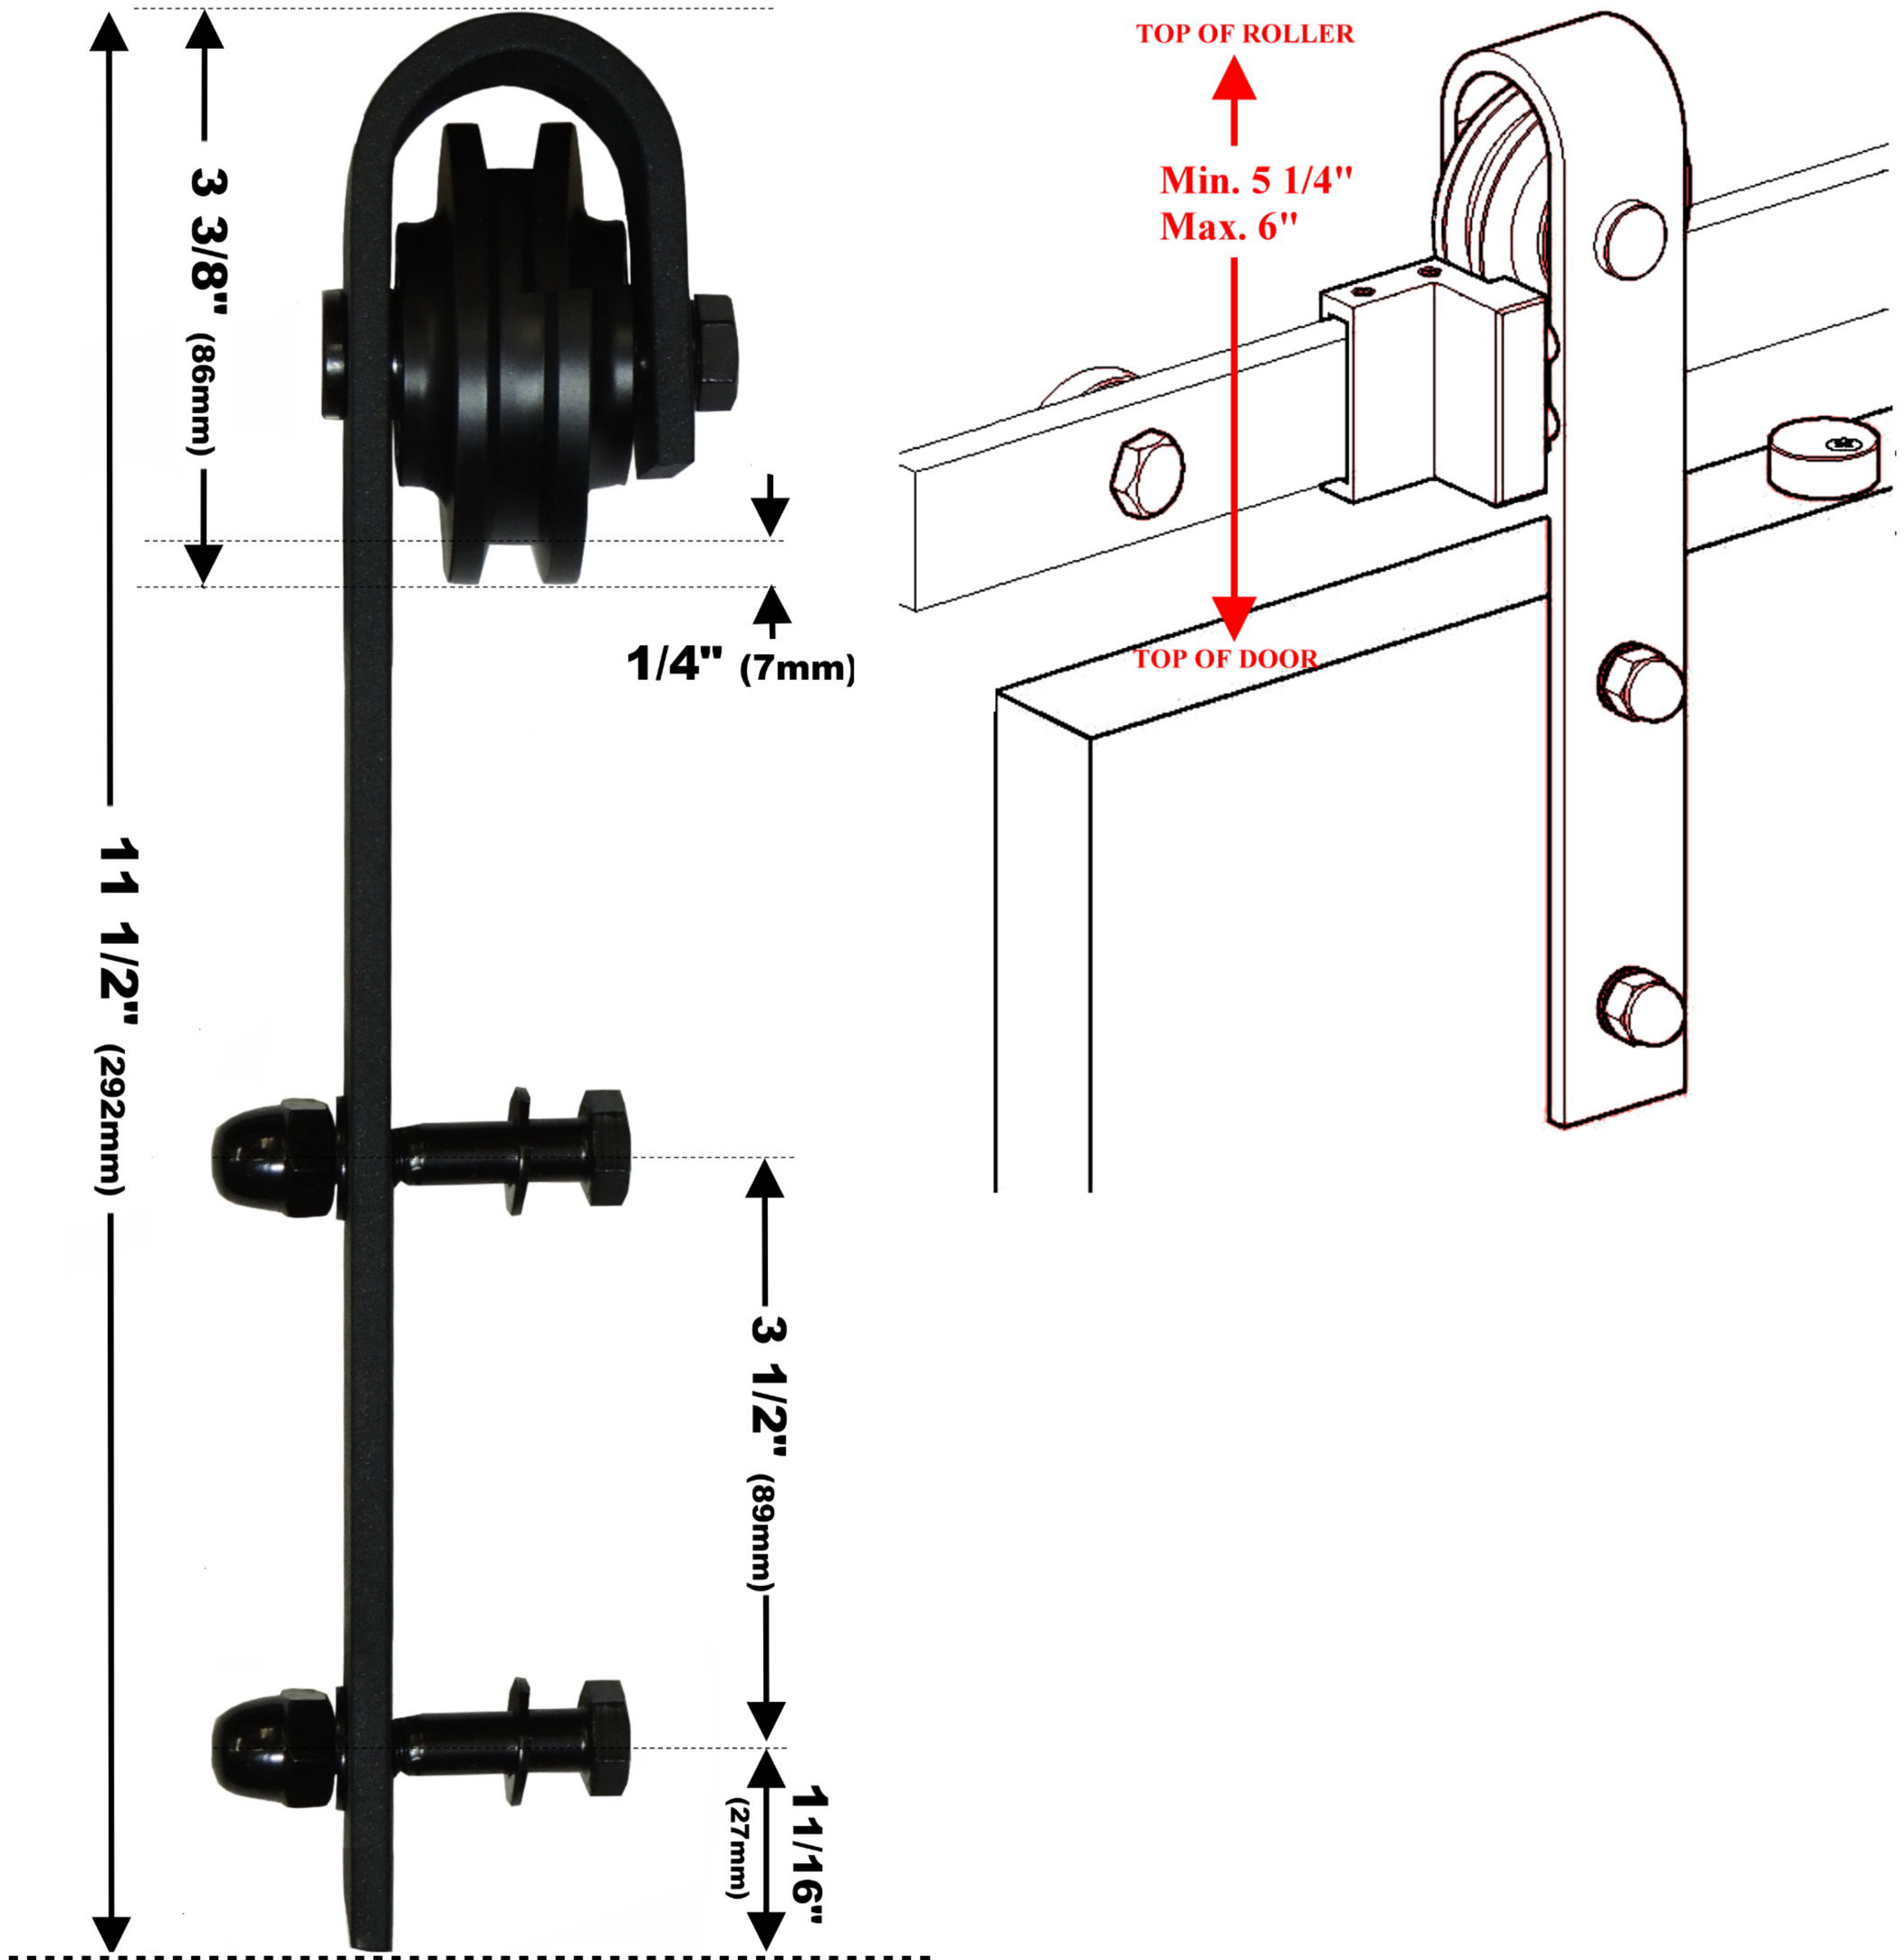

Model	Colorado Barn Door Hardware Roller Detail			Stock Finishes: ☐ US19 - Flat Black