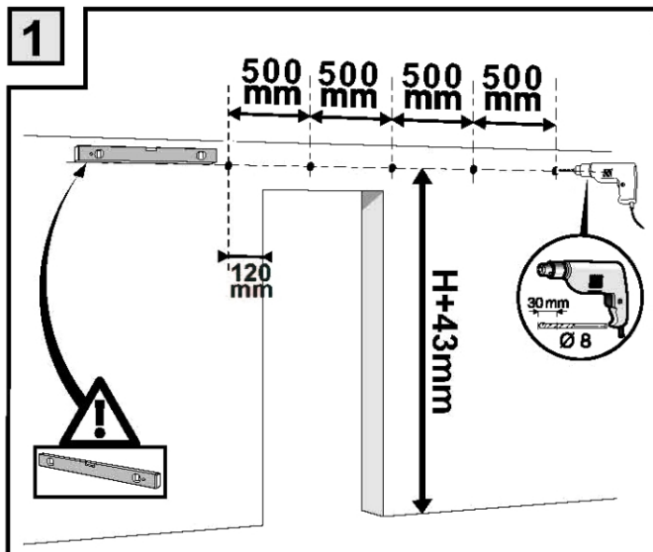

Installation Manual

Please Read Carefully!