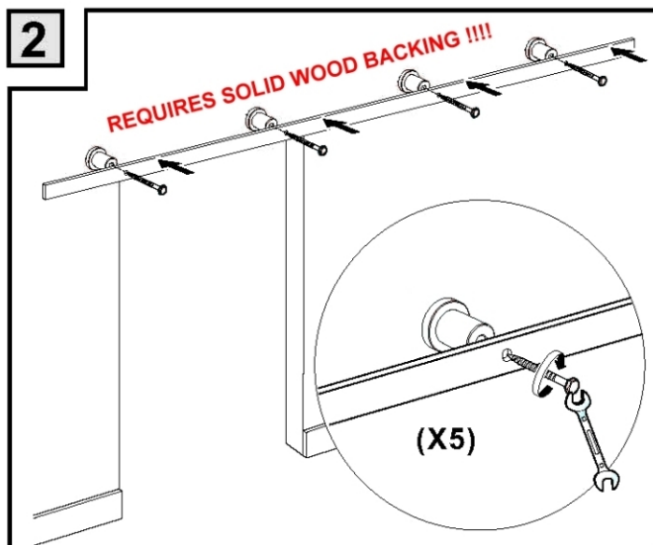

Installation Manual

Please Read Carefully!