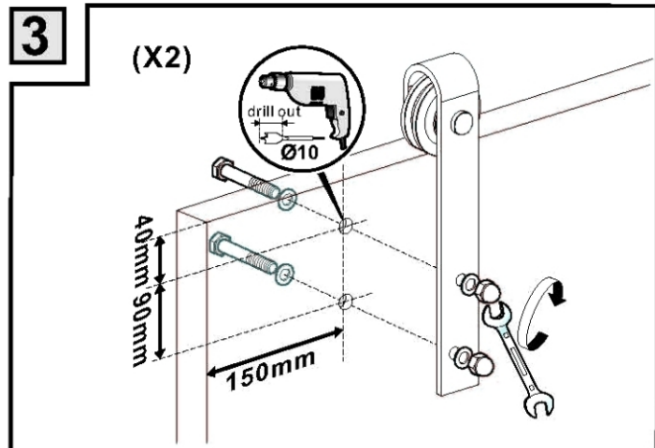

Installation Manual

Please Read Carefully!