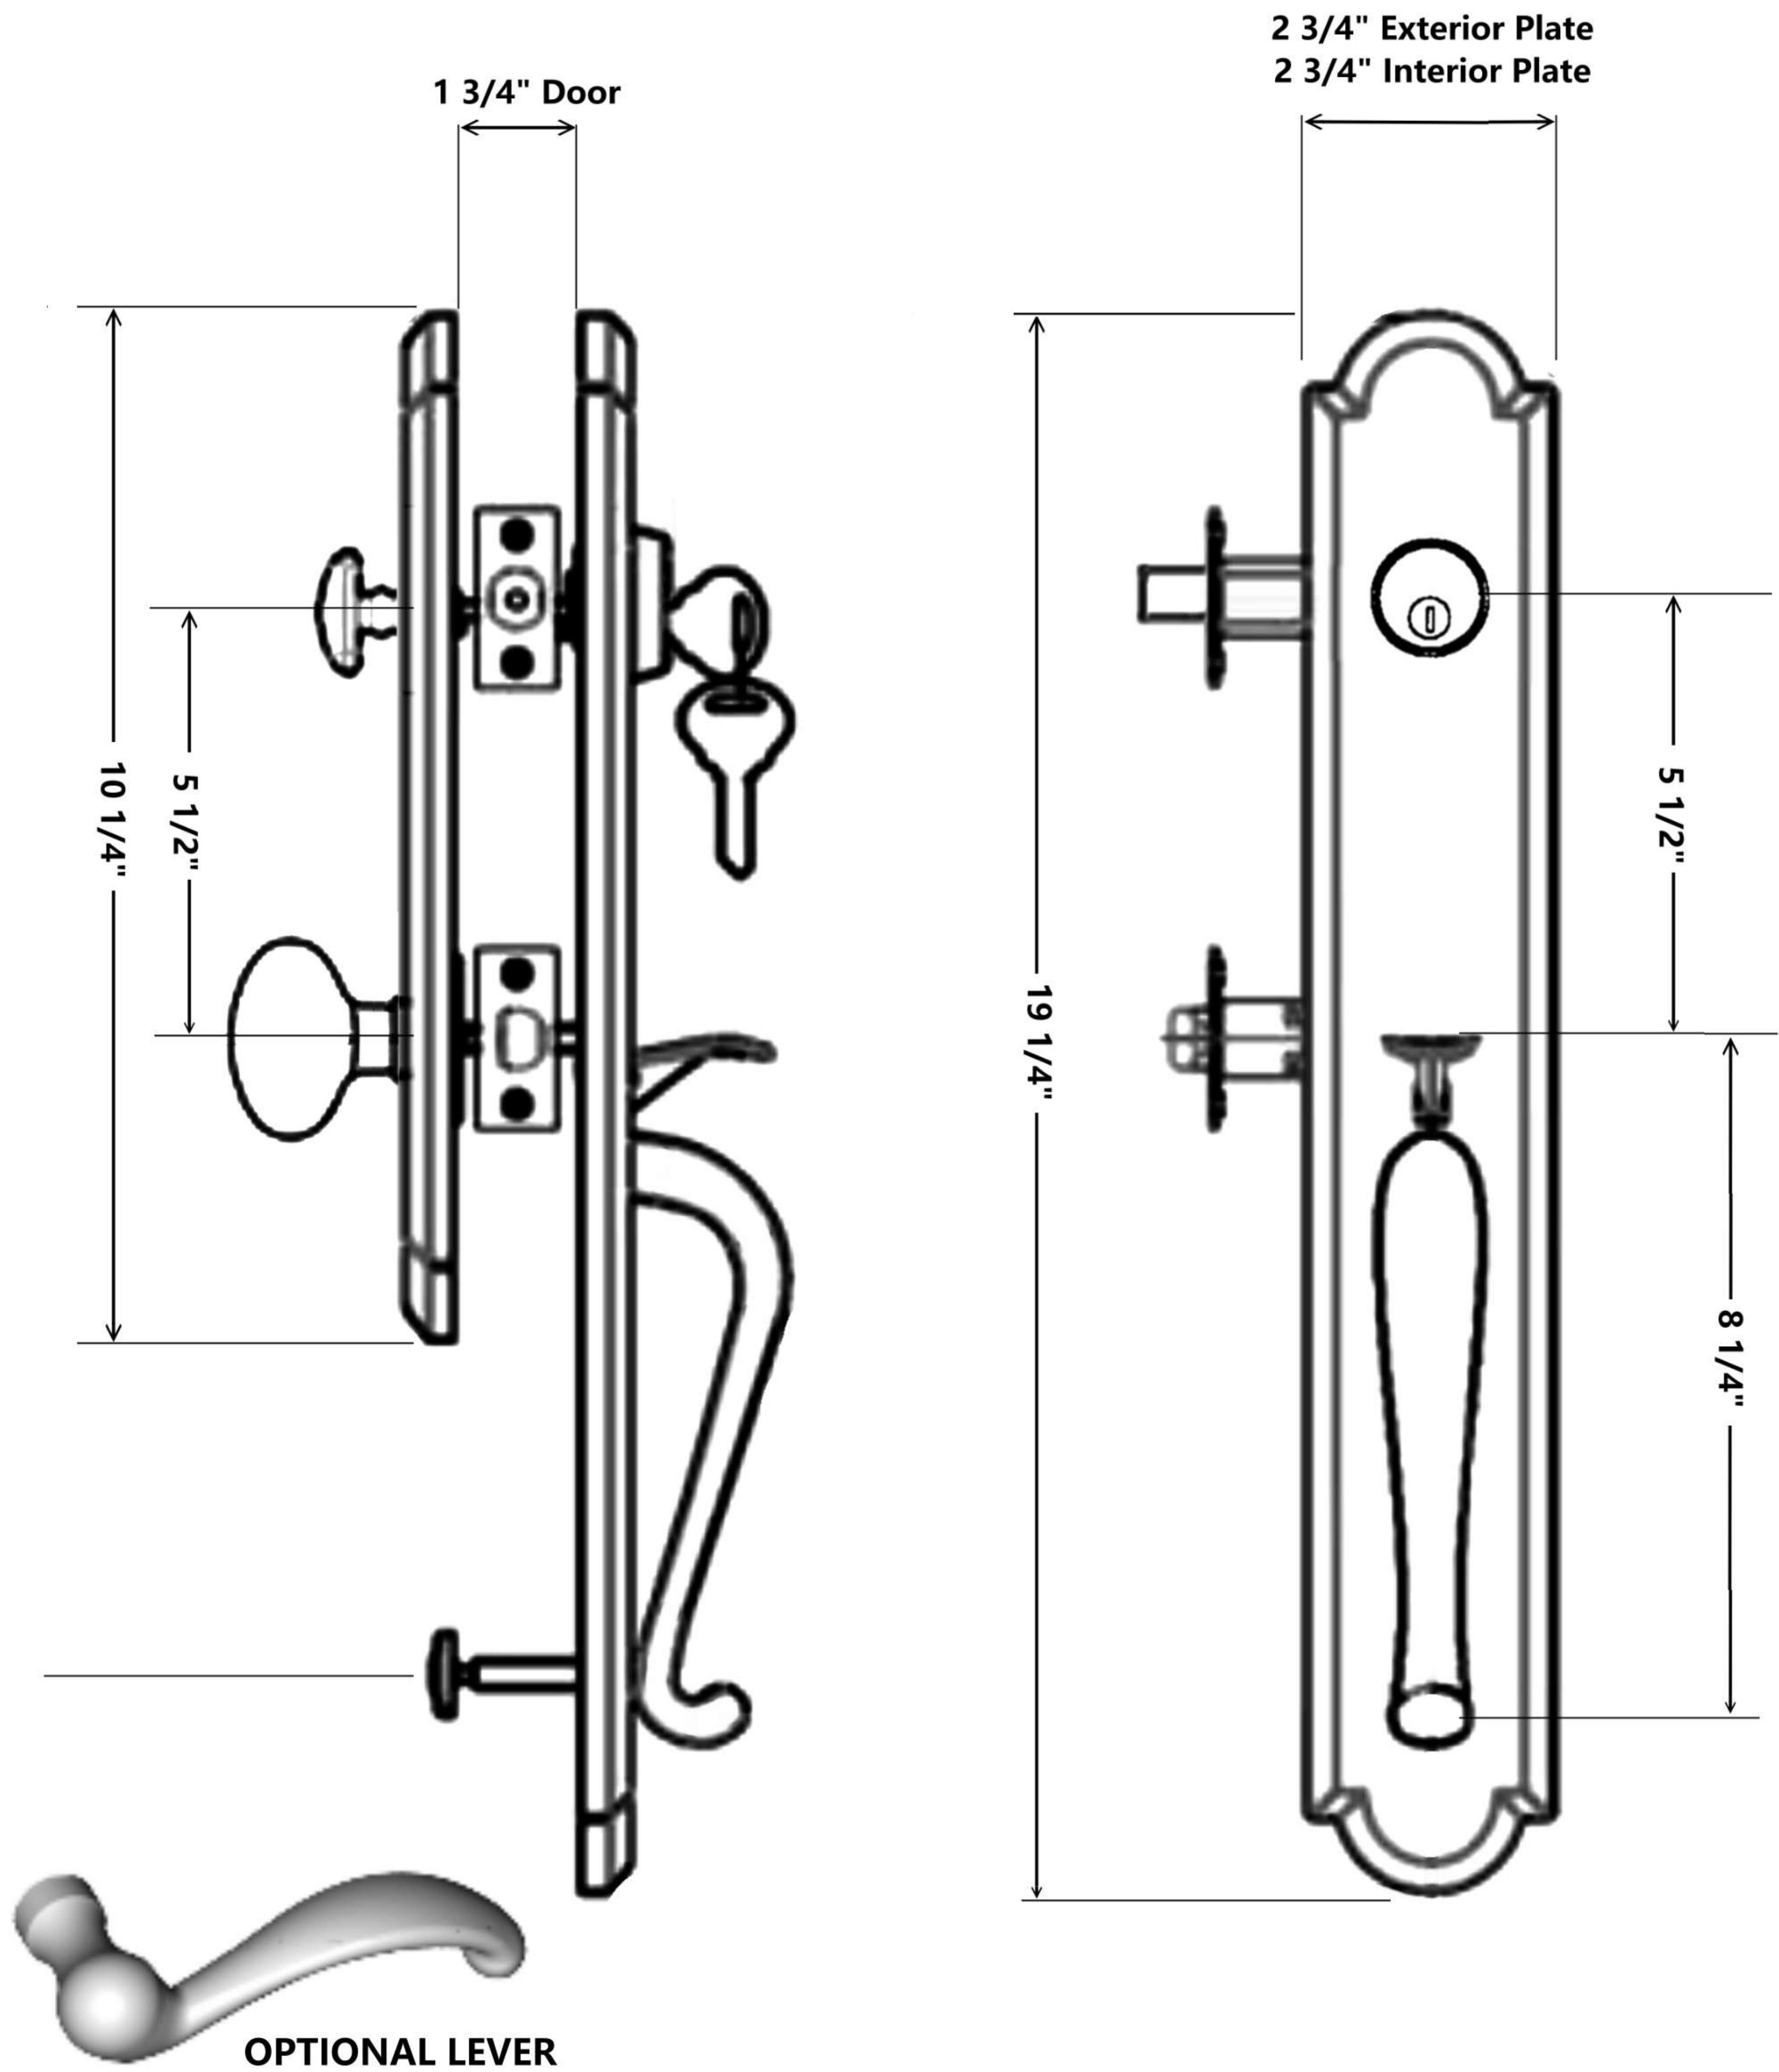

AURUM DESIGN

Stock Finishes:

- US15 - Satin Nickel
- US19 - Flat Black

OPTIONAL LEVER

<p>Model</p>	<p>TU600 The Country Tubular Set</p>	<p>Height Exterior = 19 1/4" Interior = 10 1/4"</p>	<p>Width Exterior = 2 3/4" Interior = 2 3/4"</p>	<p>Backset 2 3/8" and 2 3/4"</p>
---------------------	---	---	--	--------------------------------------

EXCLUSIVE DOOR HARDWARE

AURUM DESIGN

Stock Finishes:

- US15 - Satin Nickel
- US19 - Flat Black

OPTIONAL LEVER

©Aurum Design. All Rights Reserved

<p>Model</p>	<p>TU600 The Country Tubular Set</p>	<p>Height Exterior = 19 1/4" Interior = 10 1/4"</p>	<p>Width Exterior = 2 3/4" Interior = 2 3/4"</p>	<p>Backset 2 3/8" and 2 3/4"</p>
---------------------	---	---	--	--------------------------------------

EXCLUSIVE DOOR HARDWARE

Model	TU600 The Country Tubular Set	Height Exterior = 19 1/4" Interior = 10 1/4"	Width Exterior = 2 3/4" Interior = 2 3/4"	Backset 2 3/8" and 2 3/4"
--------------	--------------------------------------	---	--	-------------------------------------